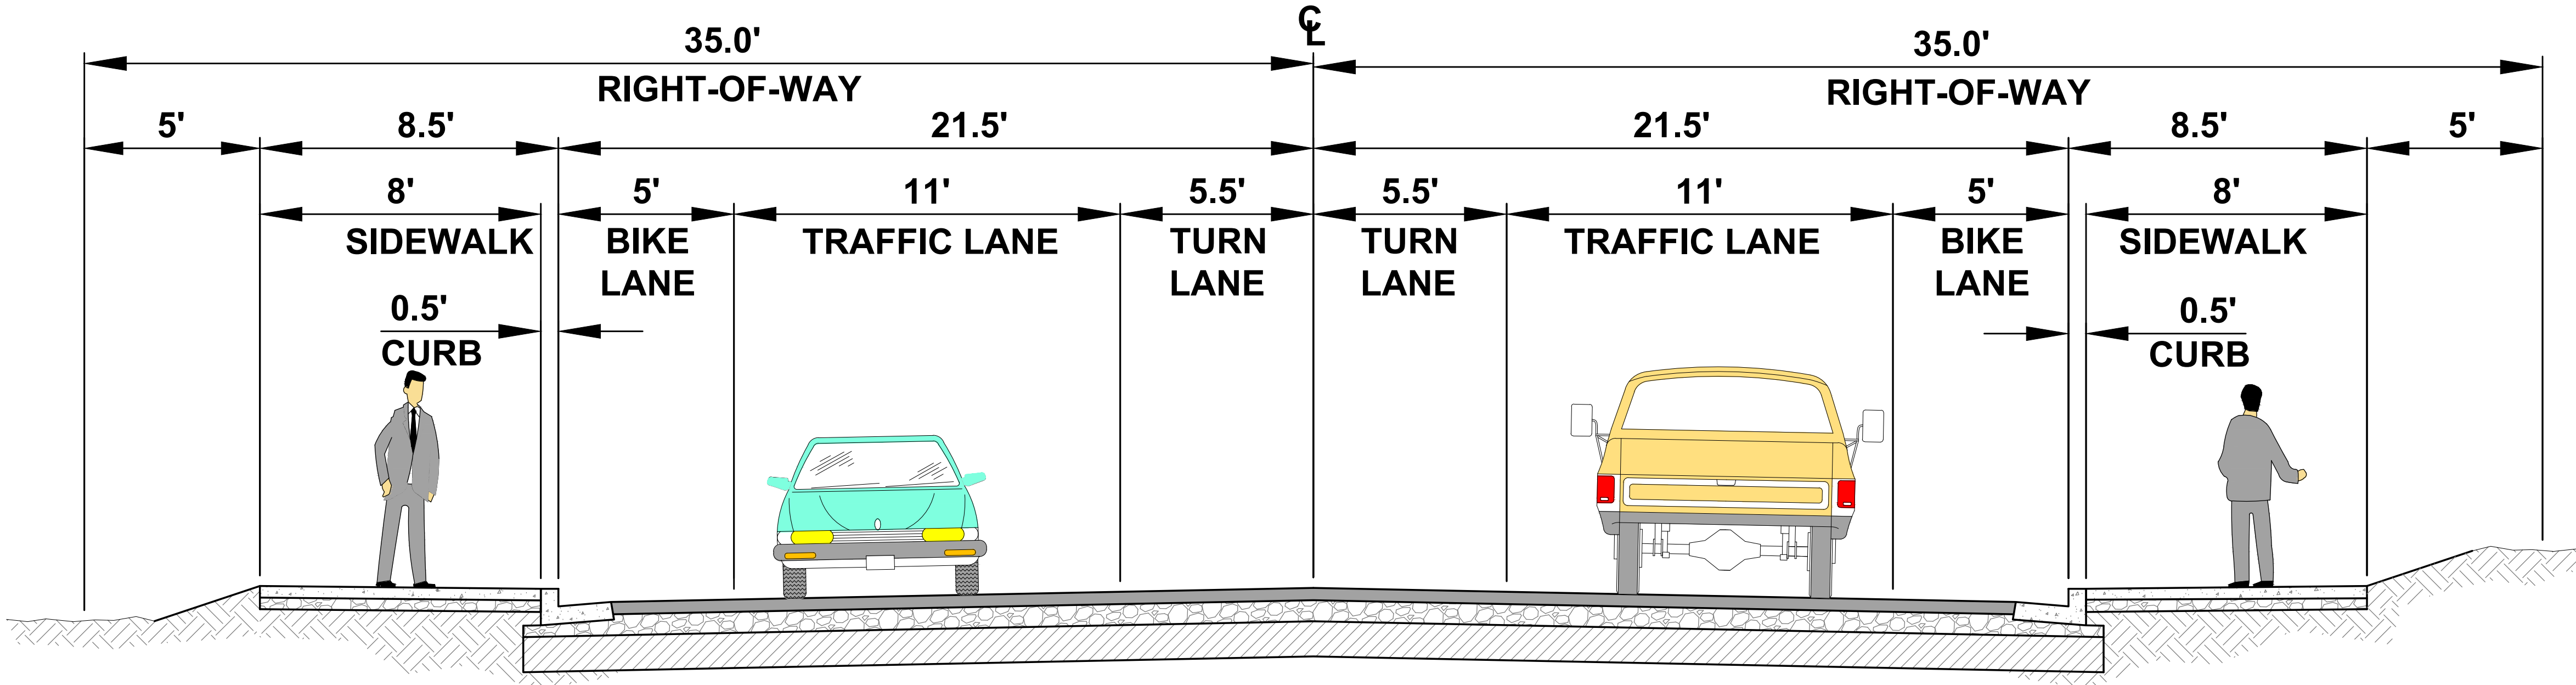

WILBUR AVE TYPICAL SECTION

US HWY 95 TO GOVERNMENT WAY