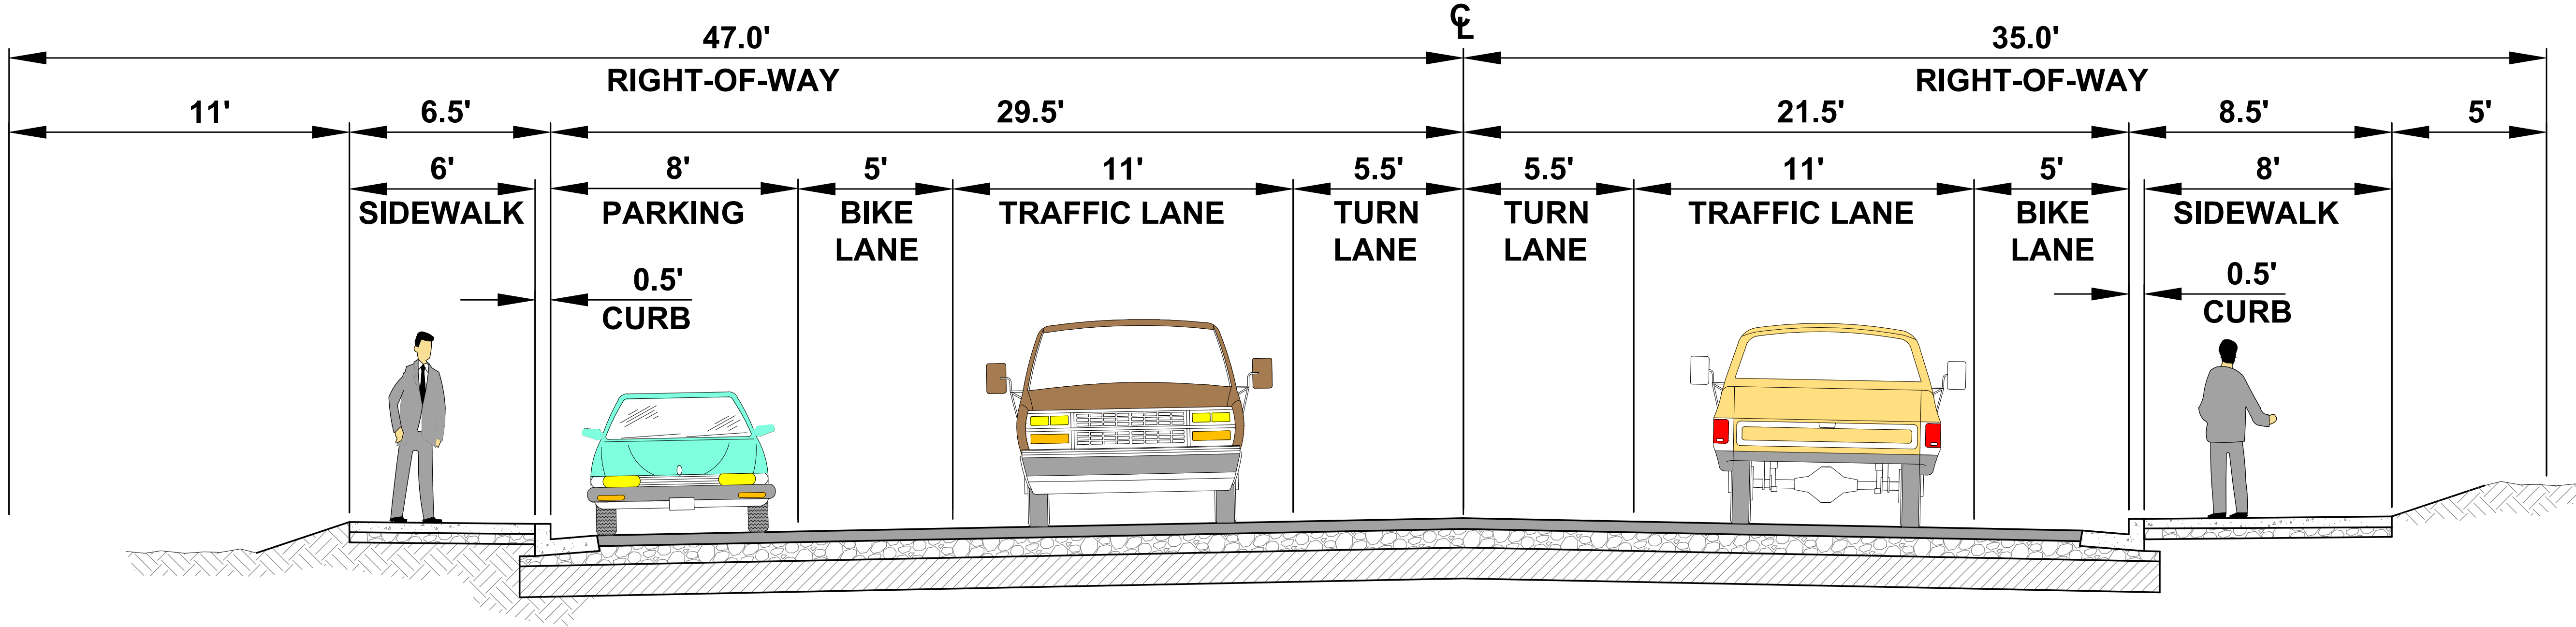

WILBUR AVE TYPICAL SECTION

US HWY 95 TO GOVERNMENT WAY

www.welchcomer.com
208-664-9382
877-815-5672 (toll free)
208-664-5946 (fax)
350 E. Kathleen Ave.
Coeur d'Alene, ID 83815