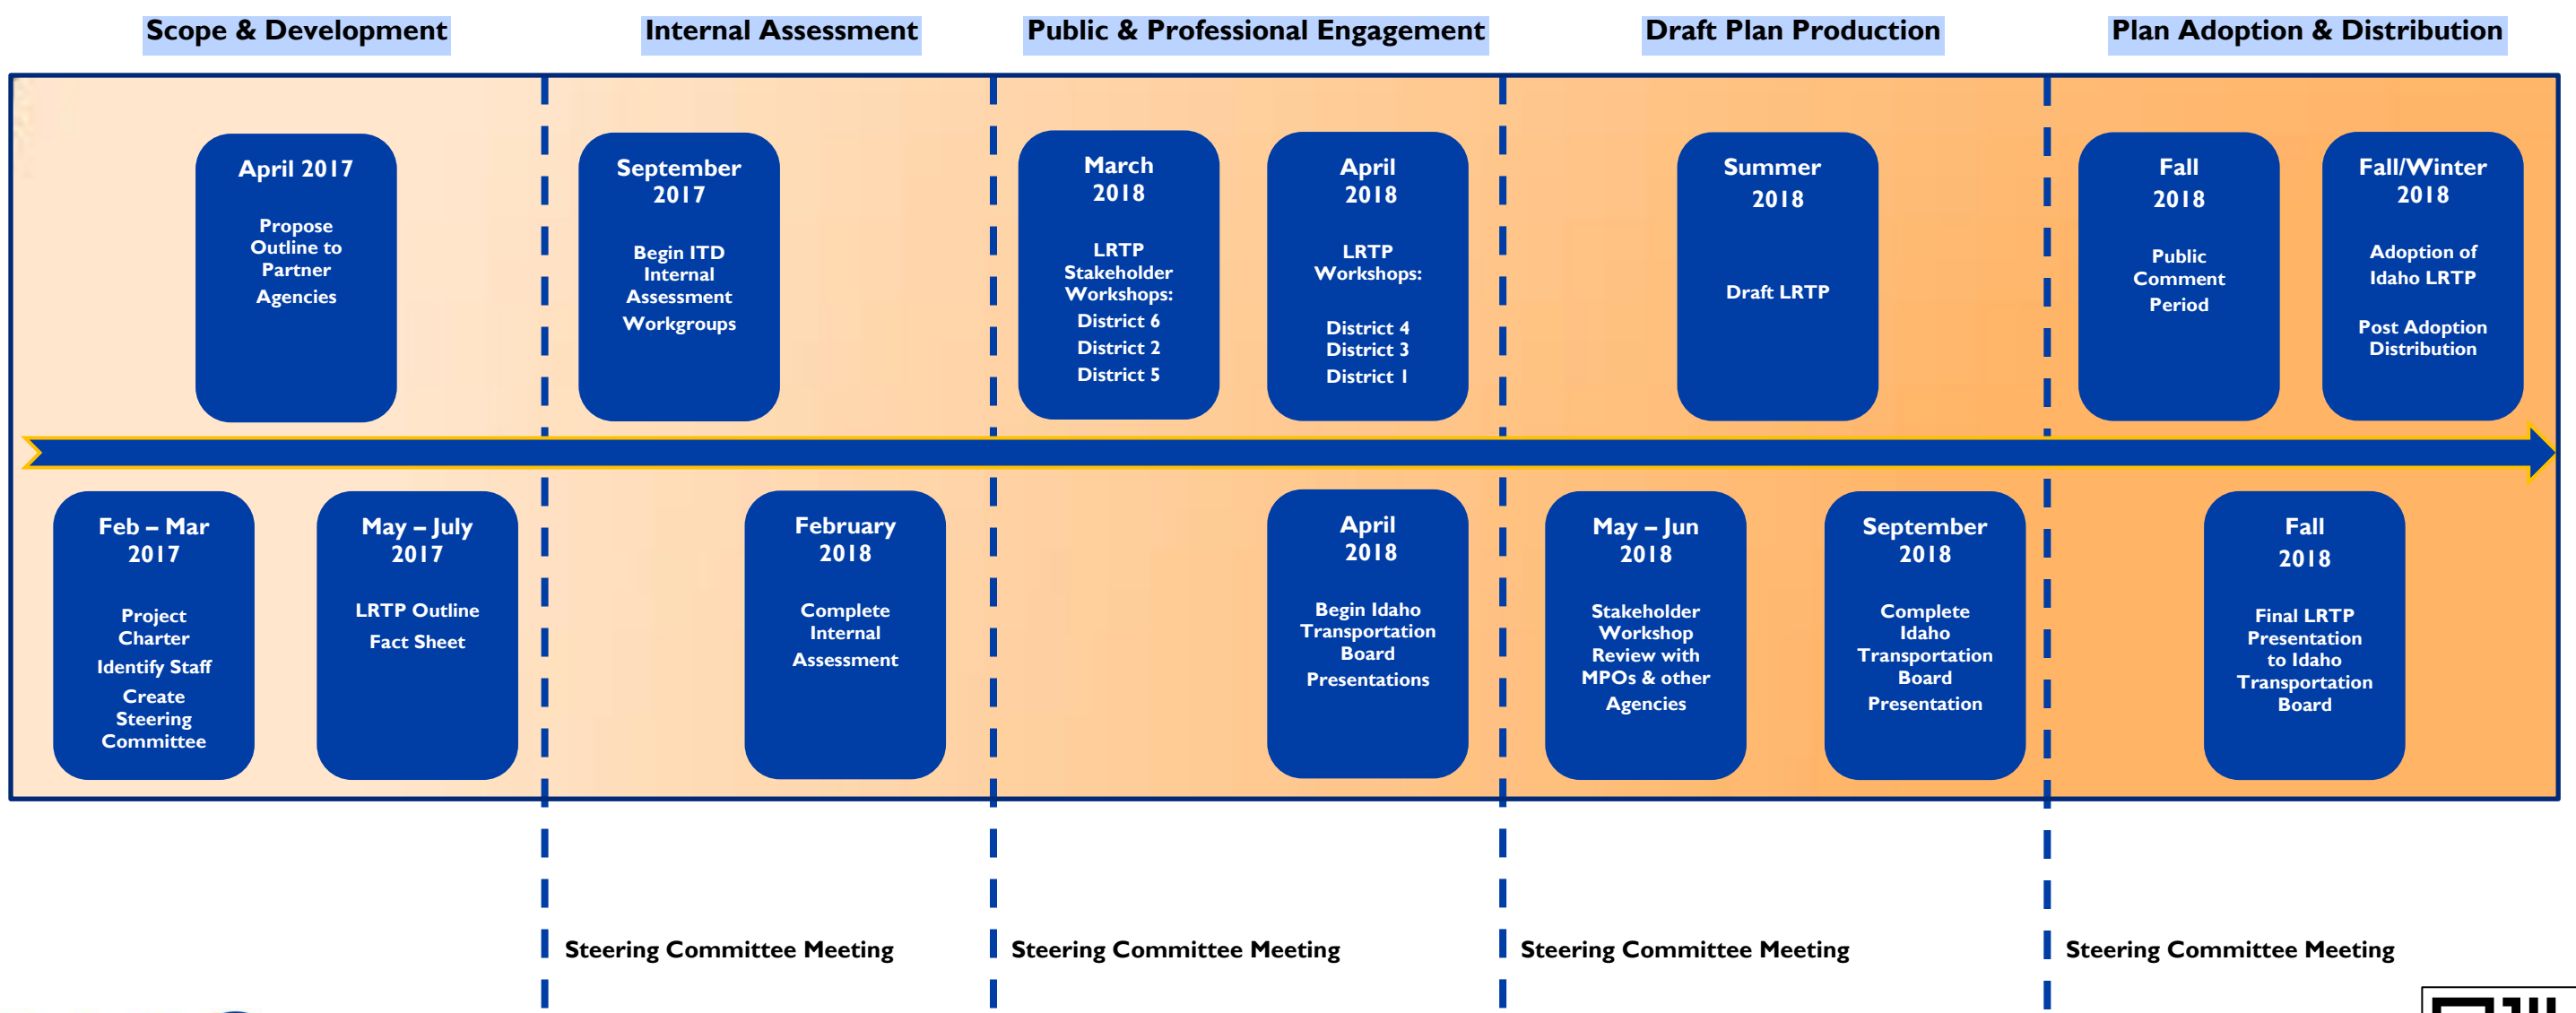

Idaho Transportation Department Long-Range Transportation Plan Timeline

Visit our project page:
<http://itd.idaho.gov/planning>

Contact Us: LRTP@itd.idaho.gov
(208)-334-8000
Schedule ITD to present to your organization!