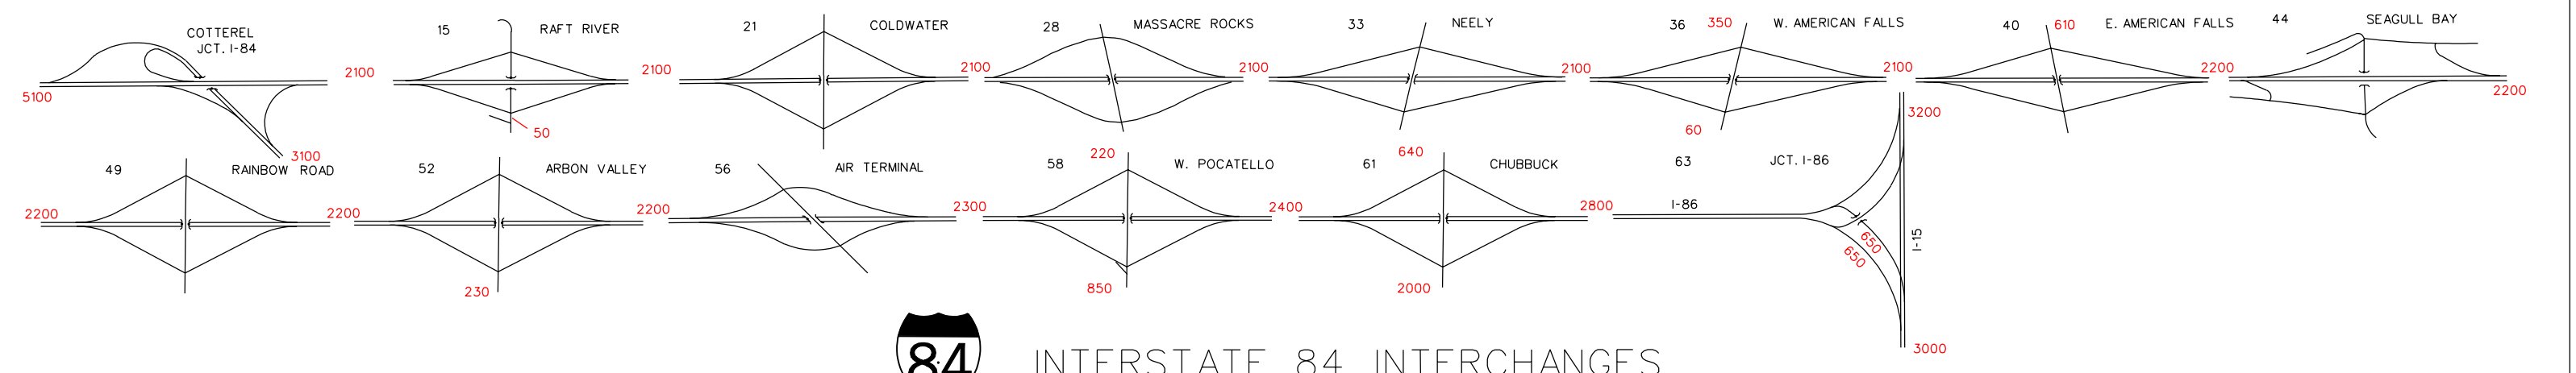

### INTERSTATE 15 INTERCHANGES

LEGEND

MAPLE GROVE-----INTERCHANGE NAME  
49-----EXIT NUMBER

### INTERSTATE 86 INTERCHANGES

### INTERSTATE 84 INTERCHANGES

### INTERSTATE 90 INTERCHANGES