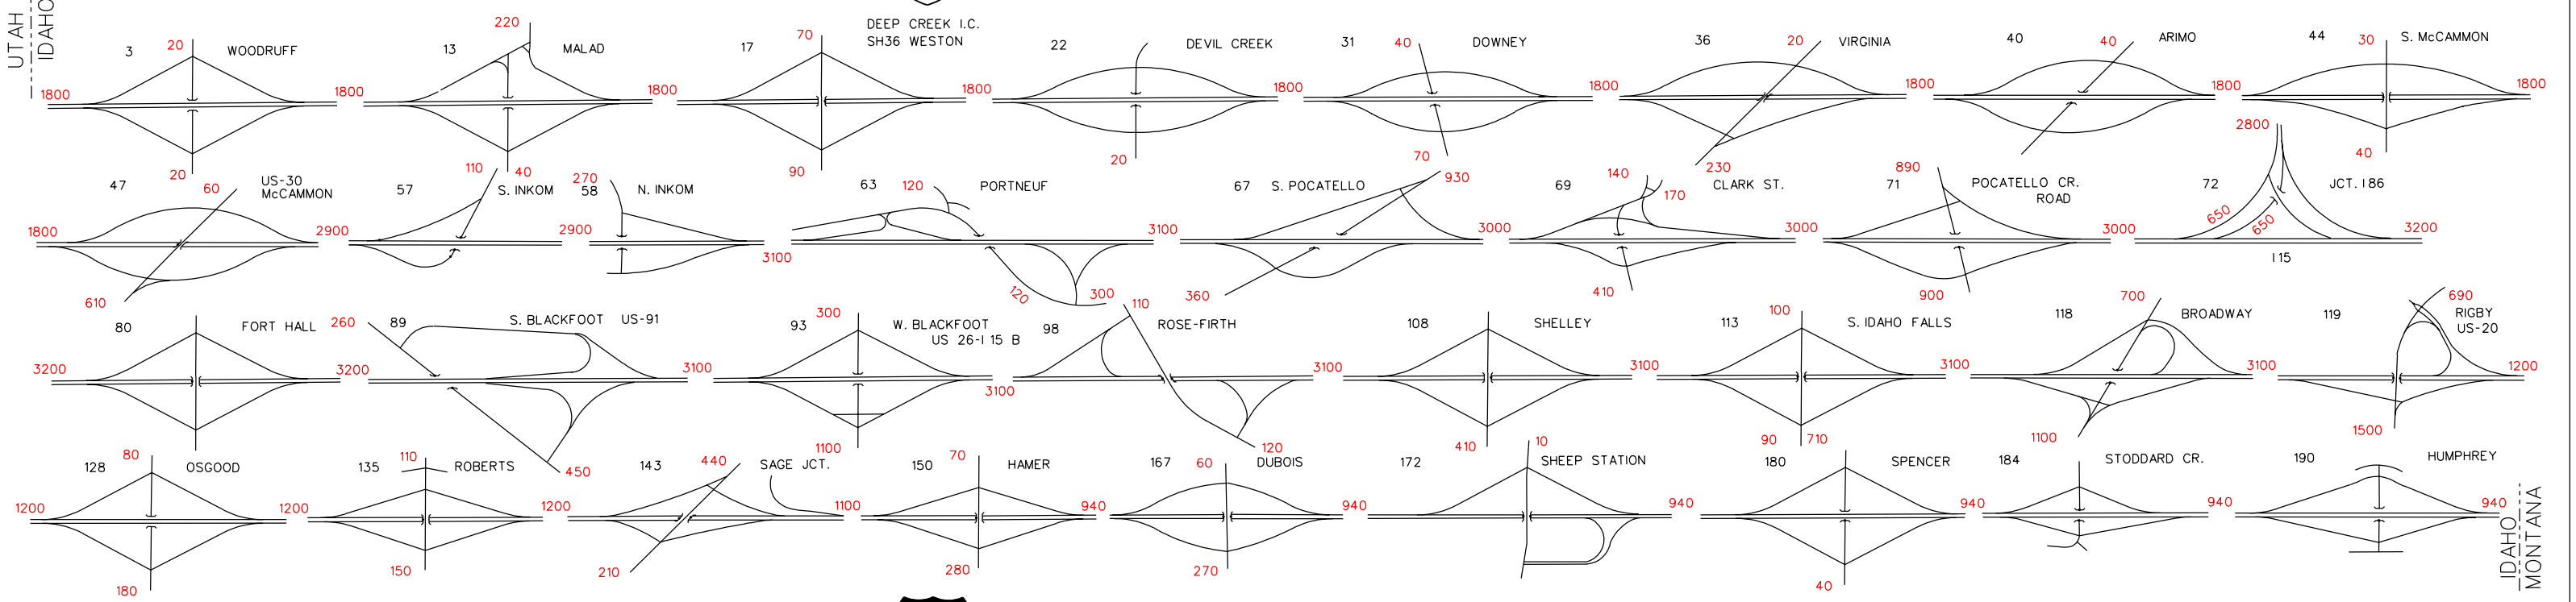

### INTERSTATE 15 INTERCHANGES

LEGEND

MAPLE GROVE-----INTERCHANGE NAME  
49-----EXIT NUMBER

### INTERSTATE 84 INTERCHANGES

### INTERSTATE 184 INTERCHANGES

### INTERSTATE 90 INTERCHANGES