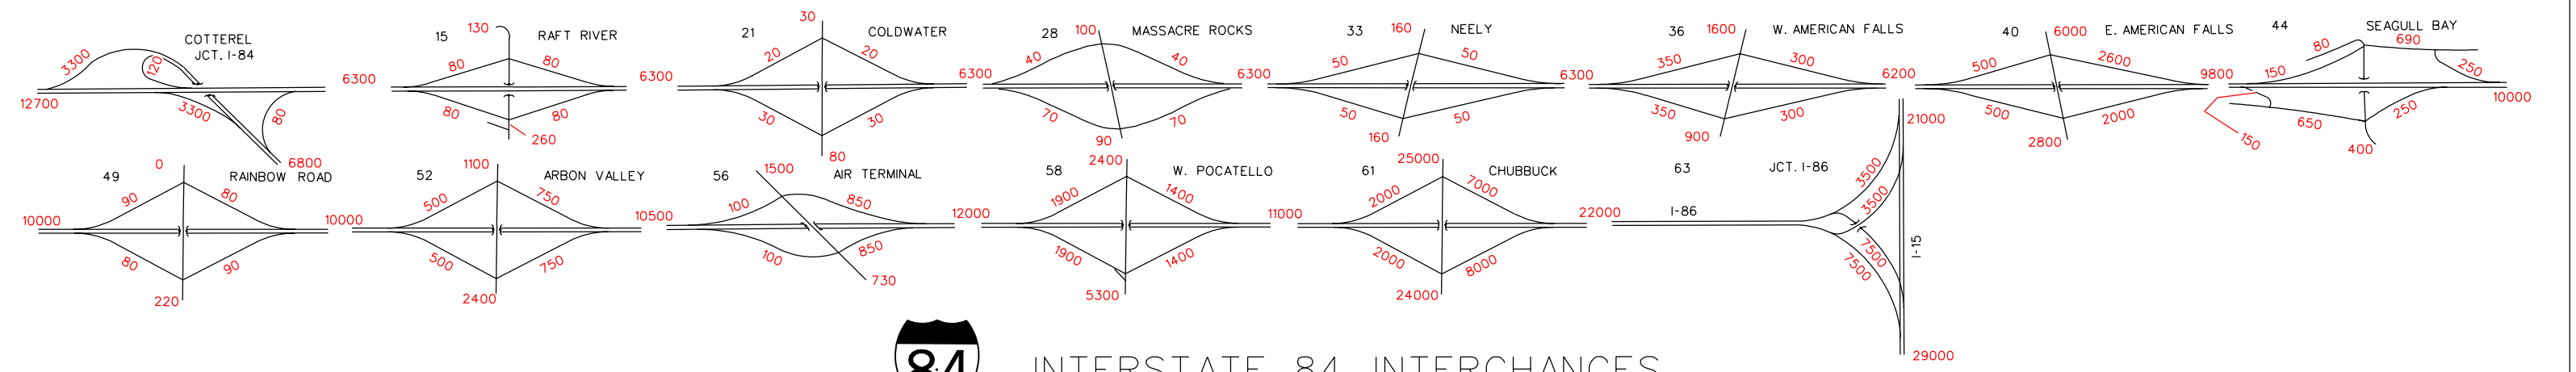

### INTERSTATE 15 INTERCHANGES

LEGEND

MAPLE GROVE-----INTERCHANGE NAME  
49-----EXIT NUMBER

### INTERSTATE 86 INTERCHANGES

### INTERSTATE 184 INTERCHANGES

### INTERSTATE 90 INTERCHANGES