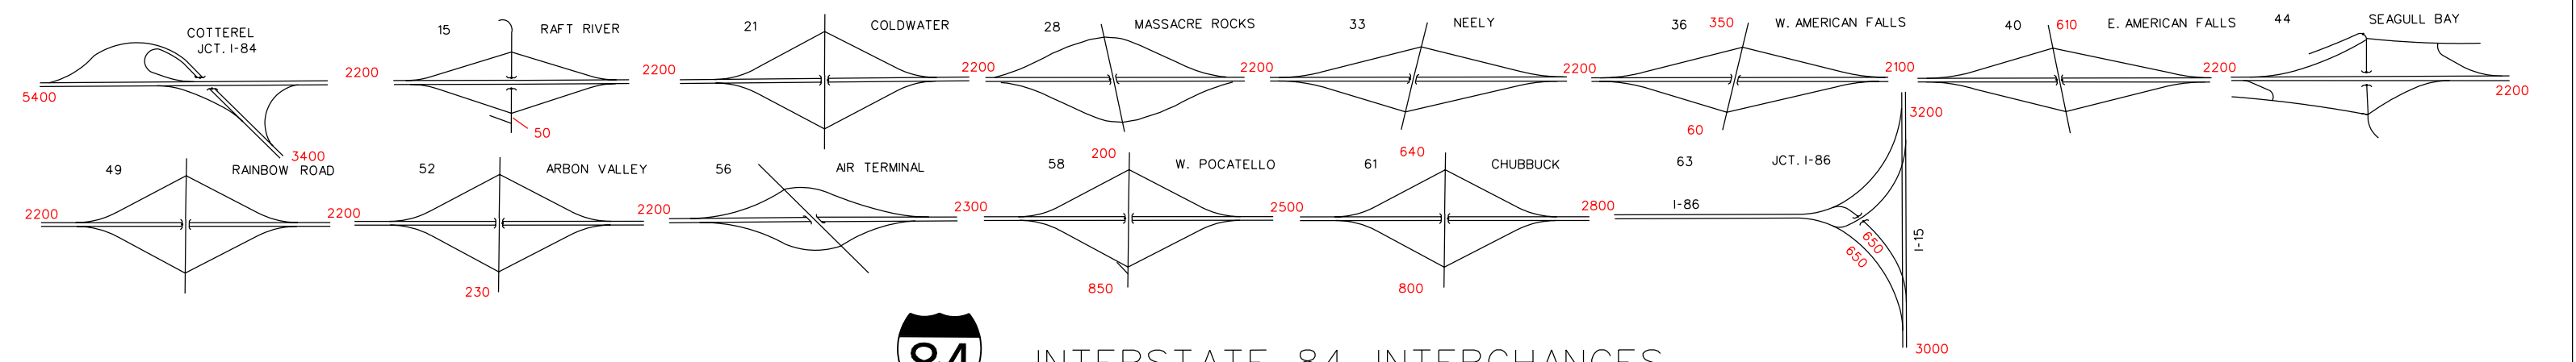

TF06A

INTERSTATE 15 INTERCHANGES

LEGEND

MAPLE GROVE-----INTERCHANGE NAME
49-----EXIT NUMBER

INTERSTATE 86 INTERCHANGES

INTERSTATE 84 INTERCHANGES

INTERSTATE 184 INTERCHANGES

INTERSTATE 90 INTERCHANGES