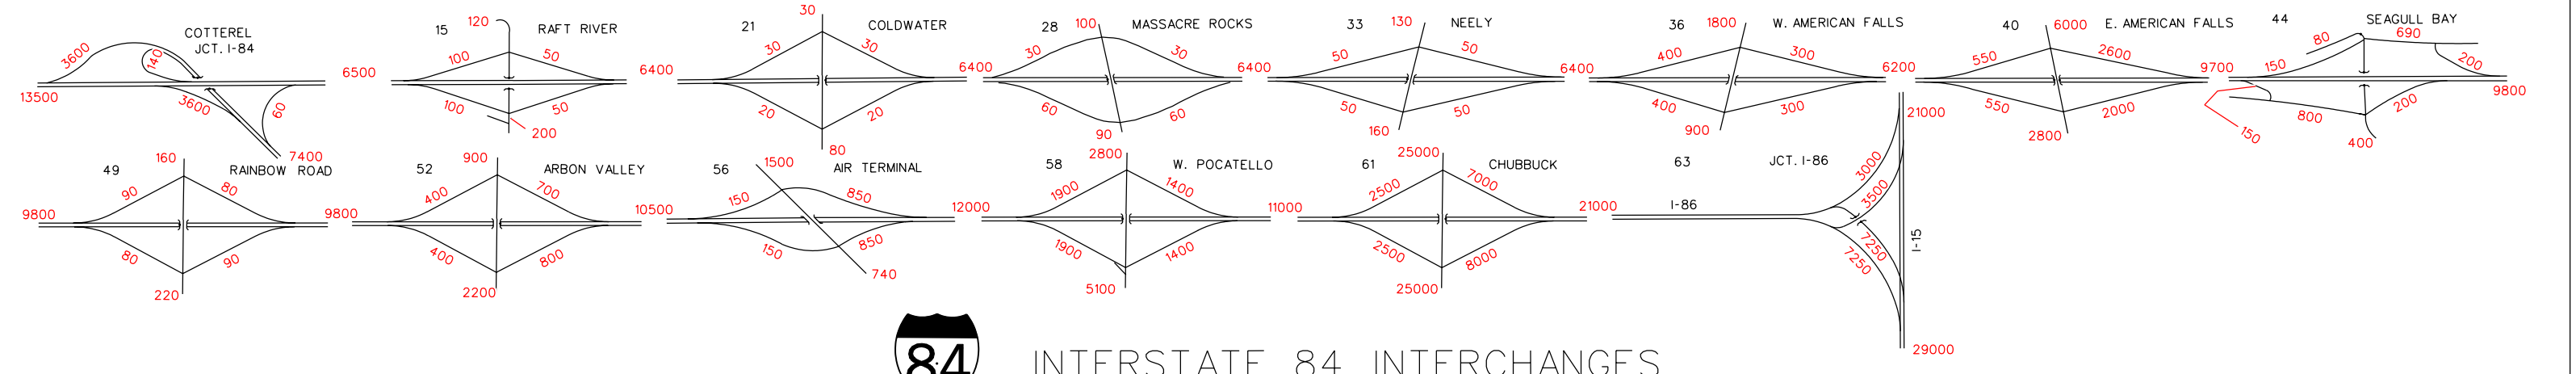

TF06A

INTERSTATE 15 INTERCHANGES

LEGEND

MAPLE GROVE-----INTERCHANGE NAME
49-----EXIT NUMBER

INTERSTATE 86 INTERCHANGES

INTERSTATE 84 INTERCHANGES

INTERSTATE 184 INTERCHANGES

INTERSTATE 90 INTERCHANGES