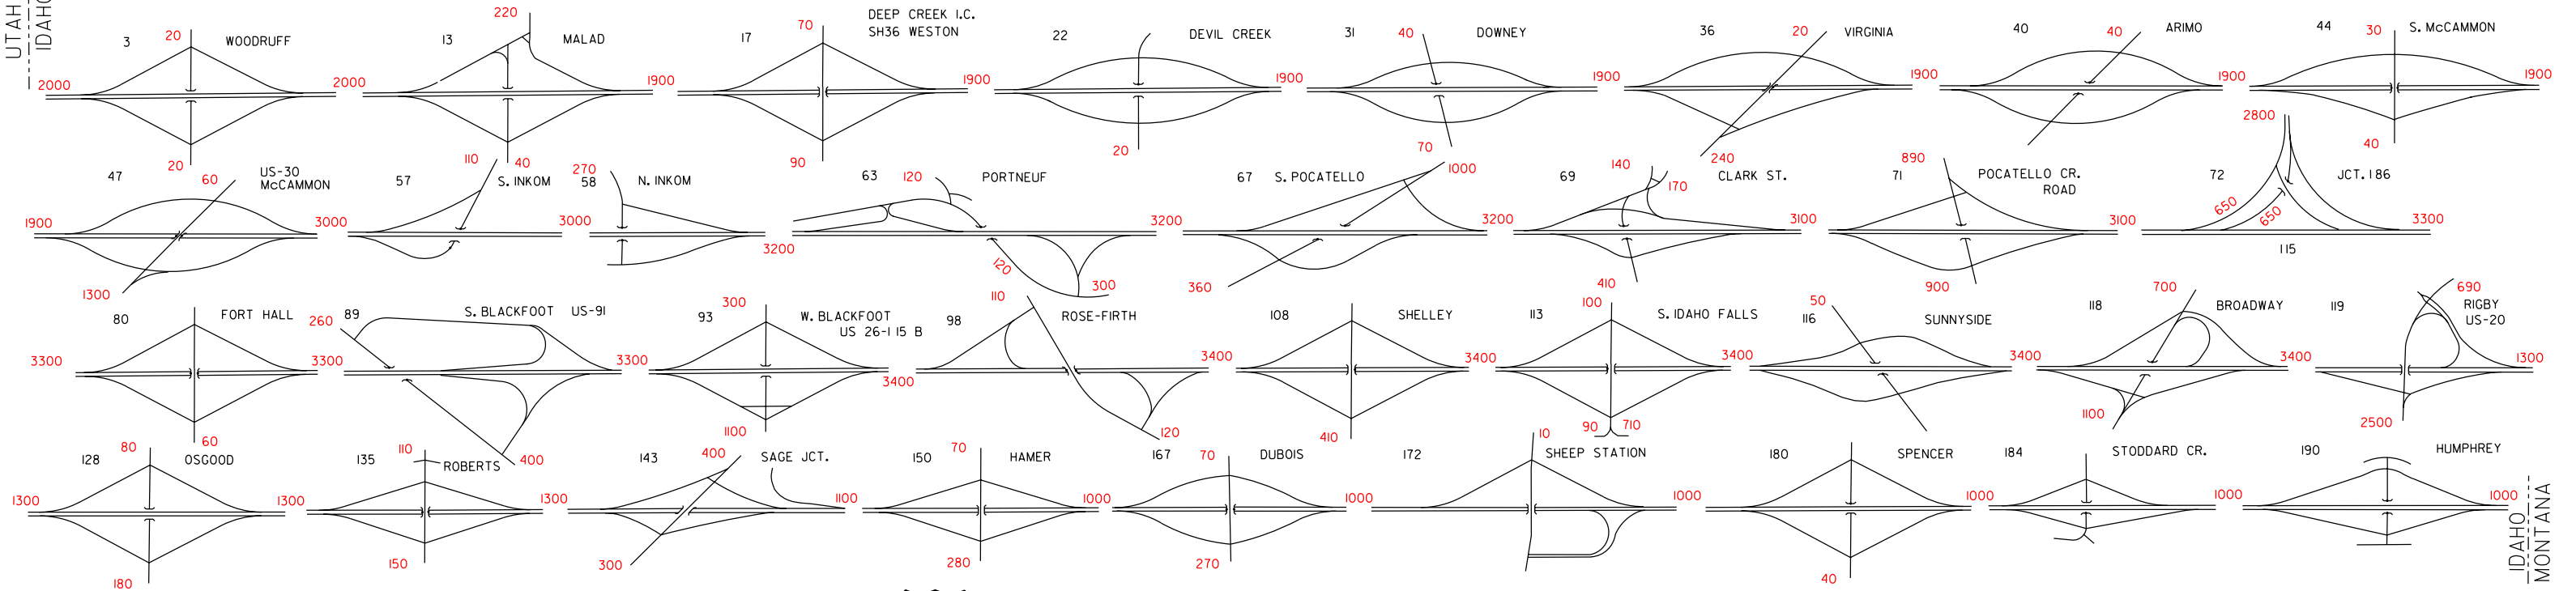

### INTERSTATE 15 INTERCHANGES

LEGEND

MAPLE GROVE-----INTERCHANGE NAME  
49-----EXIT NUMBER

### INTERSTATE 86 INTERCHANGES

### INTERSTATE 184 INTERCHANGES

### INTERSTATE 90 INTERCHANGES