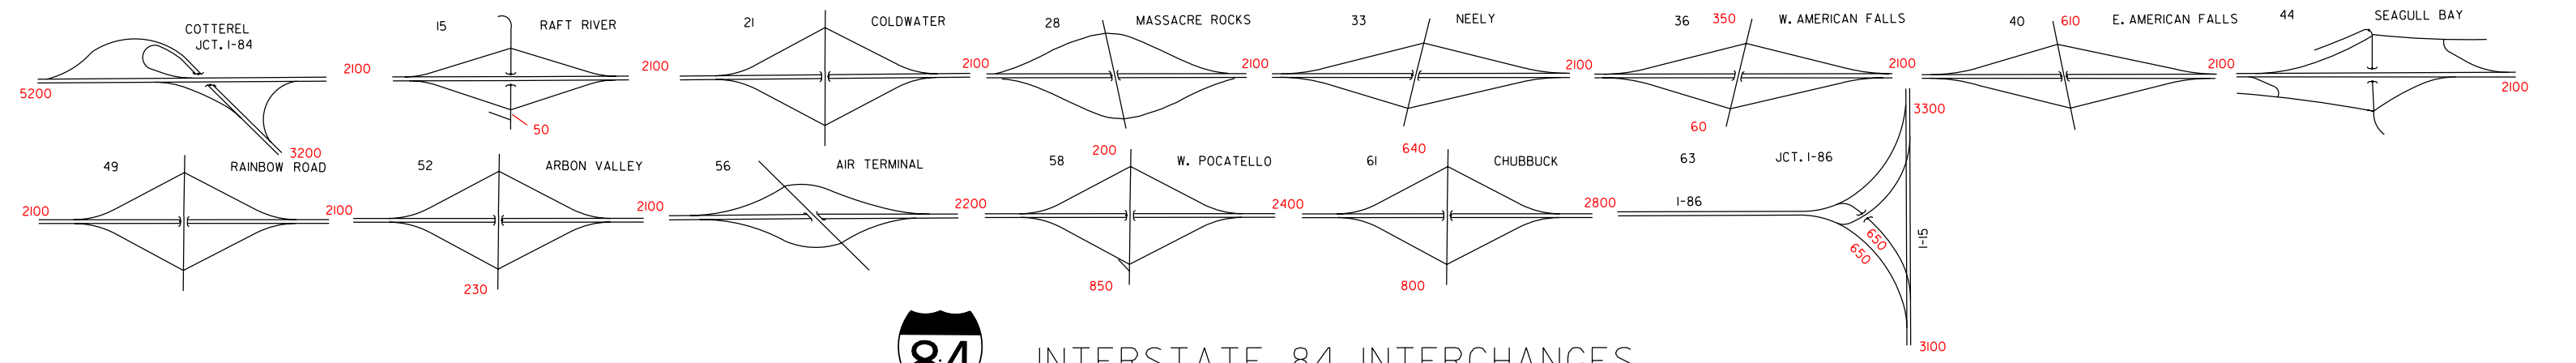

### INTERSTATE 15 INTERCHANGES

LEGEND

MAPLE GROVE-----INTERCHANGE NAME  
49-----EXIT NUMBER

### INTERSTATE 86 INTERCHANGES

### INTERSTATE 84 INTERCHANGES

### INTERSTATE 90 INTERCHANGES