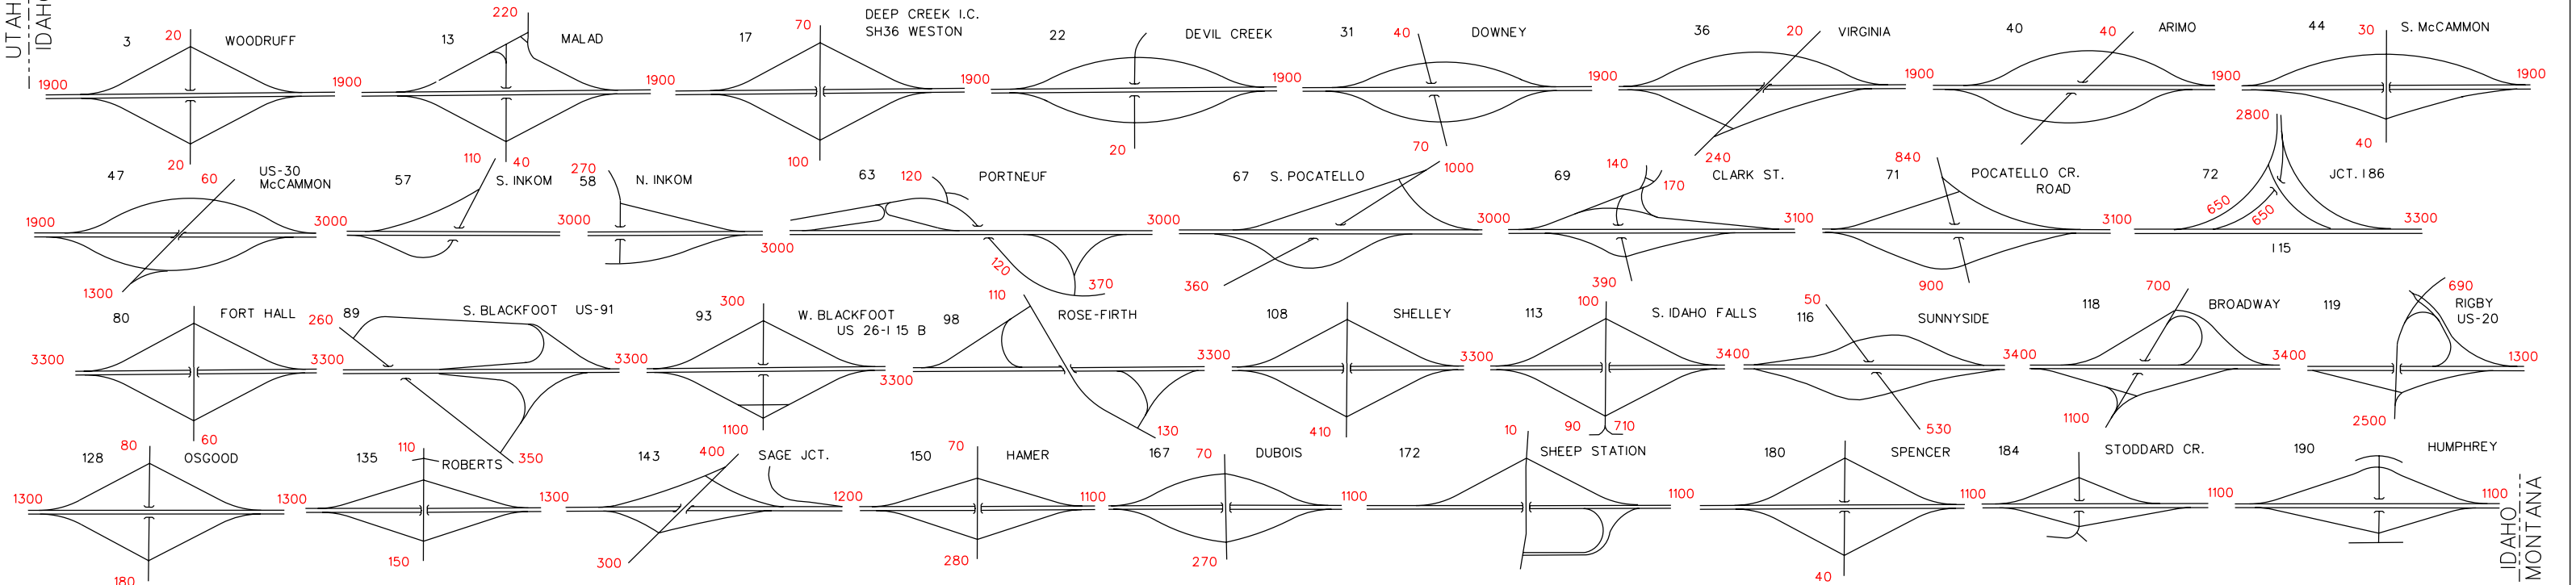

TF10A

INTERSTATE 15 INTERCHANGES

LEGEND

MAPLE GROVE-----INTERCHANGE NAME
49-----EXIT NUMBER

INTERSTATE 86 INTERCHANGES

INTERSTATE 84 INTERCHANGES

INTERSTATE 184 INTERCHANGES

INTERSTATE 90 INTERCHANGES