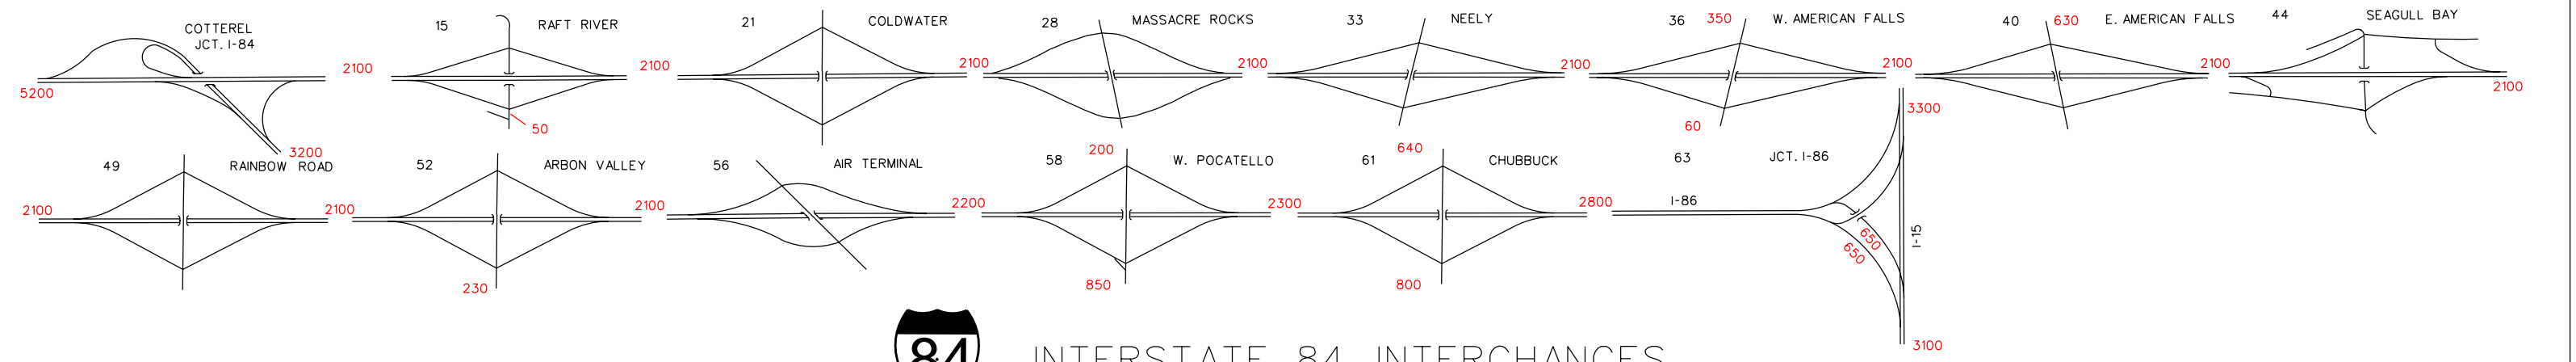

TF10A

INTERSTATE 15 INTERCHANGES

LEGEND

MAPLE GROVE-----INTERCHANGE NAME
49-----EXIT NUMBER

INTERSTATE 86 INTERCHANGES

INTERSTATE 84 INTERCHANGES

INTERSTATE 184 INTERCHANGES

INTERSTATE 90 INTERCHANGES