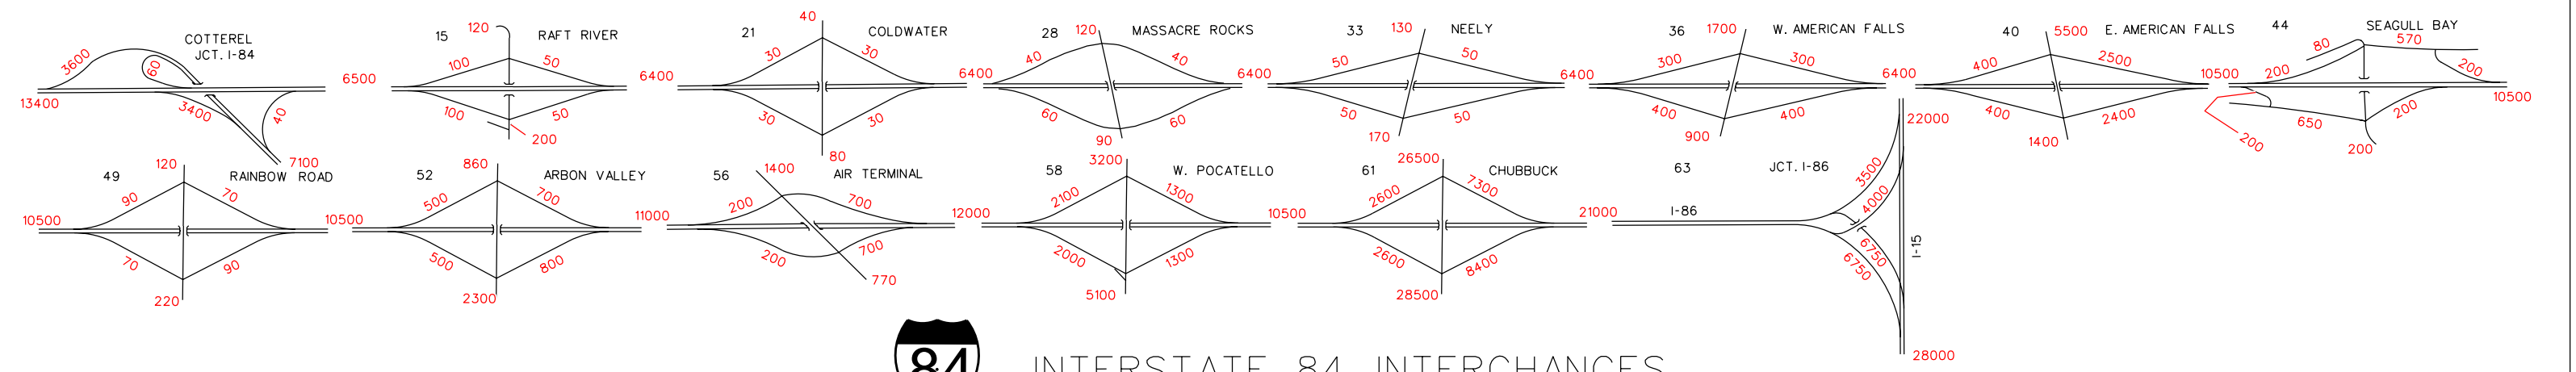

TF10A

INTERSTATE 15 INTERCHANGES

LEGEND

MAPLE GROVE-----INTERCHANGE NAME
49-----EXIT NUMBER

INTERSTATE 86 INTERCHANGES

INTERSTATE 84 INTERCHANGES

INTERSTATE 184 INTERCHANGES

INTERSTATE 90 INTERCHANGES