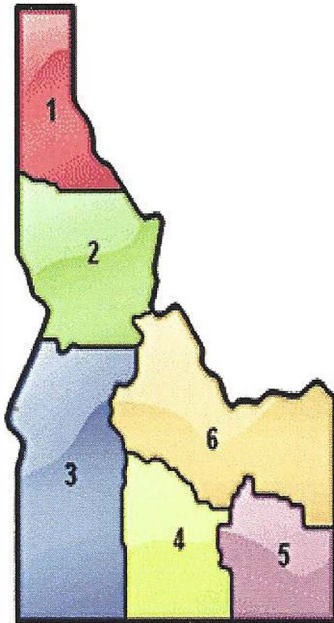

For this RFSOQ - Please note that it pertains only to District 3

ITD Districts & Counties

DISTRICT 1	DISTRICT 2	DISTRICT 3	DISTRICT 4	DISTRICT 5	DISTRICT 6
Benewah	Clearwater	Ada	Blaine	Bannock	Bonneville
Bonner	Idaho	Adams	Camas	Bear Lake	Butte
Boundary	Latah	Boise	Cassia	Bingham	Clark
Kootenai	Lewis	Canyon	Gooding	Caribou	Custer
Shoshone	Nez Perce	Elmore	Jerome	Franklin	Fremont
		Gem	Lincoln	Oneida	Jefferson
		Owyhee	Minidoka	Power	Lemhi
		Payette	Twin Falls		Teton
		Washington			Madison
		Valley			