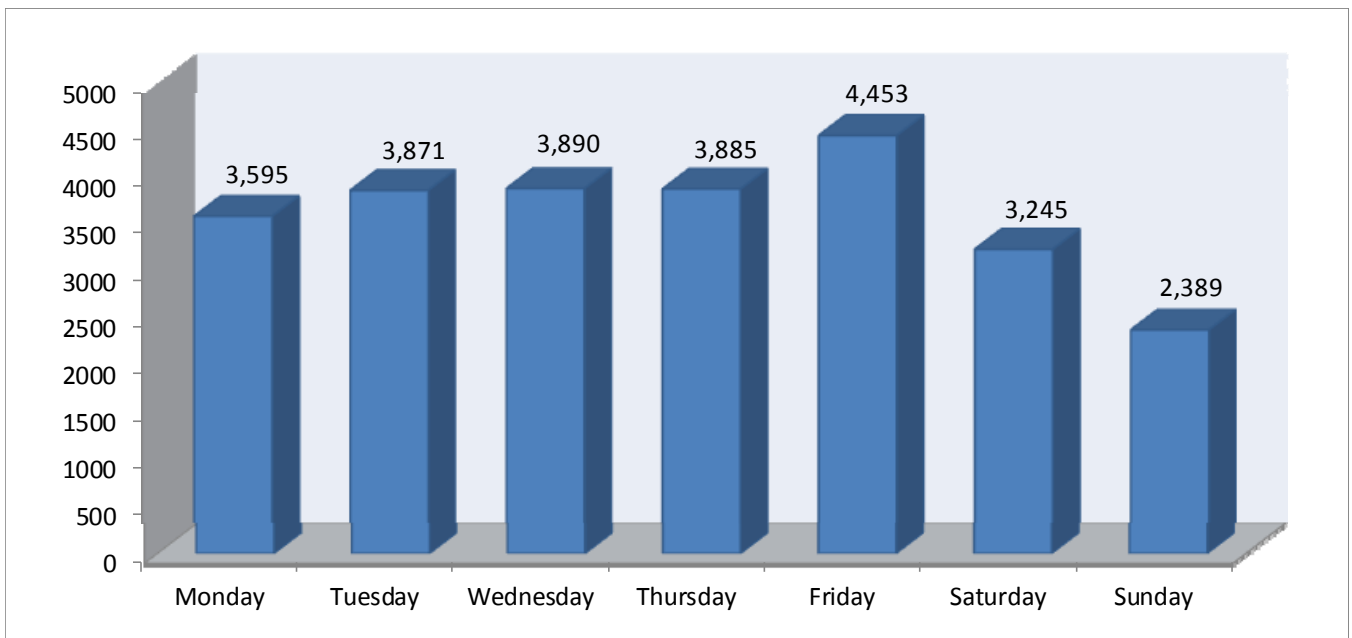

Crashes and Injuries by Month

Table 8 shows the number of crashes and injuries by severity for each month.

| | Fatal Crashes | Injury Crashes | Total Crashes | Fatal Injuries | Serious Injuries | Visible Injuries | Possible Injuries |
|---------------|--------------------------|---------------------------|--------------------------|---------------------------|-----------------------------|-----------------------------|------------------------------|
| January | 10 | 720 | 2,204 | 10 | 81 | 323 | 635 |
| February | 11 | 601 | 1,632 | 13 | 66 | 272 | 552 |
| March | 13 | 689 | 1,749 | 14 | 98 | 285 | 637 |
| April | 18 | 768 | 1,820 | 19 | 98 | 338 | 677 |
| May | 21 | 781 | 1,937 | 25 | 123 | 362 | 674 |
| June | 29 | 851 | 2,053 | 32 | 181 | 425 | 678 |
| July | 24 | 836 | 2,122 | 24 | 153 | 403 | 726 |
| August | 24 | 874 | 2,140 | 28 | 134 | 422 | 720 |
| September | 24 | 834 | 2,135 | 25 | 118 | 389 | 700 |
| October | 24 | 812 | 2,148 | 26 | 128 | 371 | 669 |
| November | 21 | 722 | 2,131 | 23 | 78 | 336 | 655 |
| December | 13 | 839 | 3,257 | 14 | 74 | 325 | 758 |
| Totals | 232 | 9,327 | 25,328 | 253 | 1,332 | 4,251 | 8,081 |

In 2016, June had the highest number of fatal crashes. July, August, September, and October all tied for the second highest number of fatal crashes. December and January had the highest number of total crashes. Crashes occurring in the winter months are more likely to be attributed to severe weather such as ice and snow; however, these crashes tend to be less severe as people generally slow down and are more cautious when driving in adverse weather conditions.

Crashes by Day of the Week

Figures 5 and 6 show the number of fatal and total crashes by day of the week.

Figure 5
Fatal Crashes by Day of the Week: 2016

Figure 6
Total Crashes by Day of the Week: 2016

Crashes by Time of Day