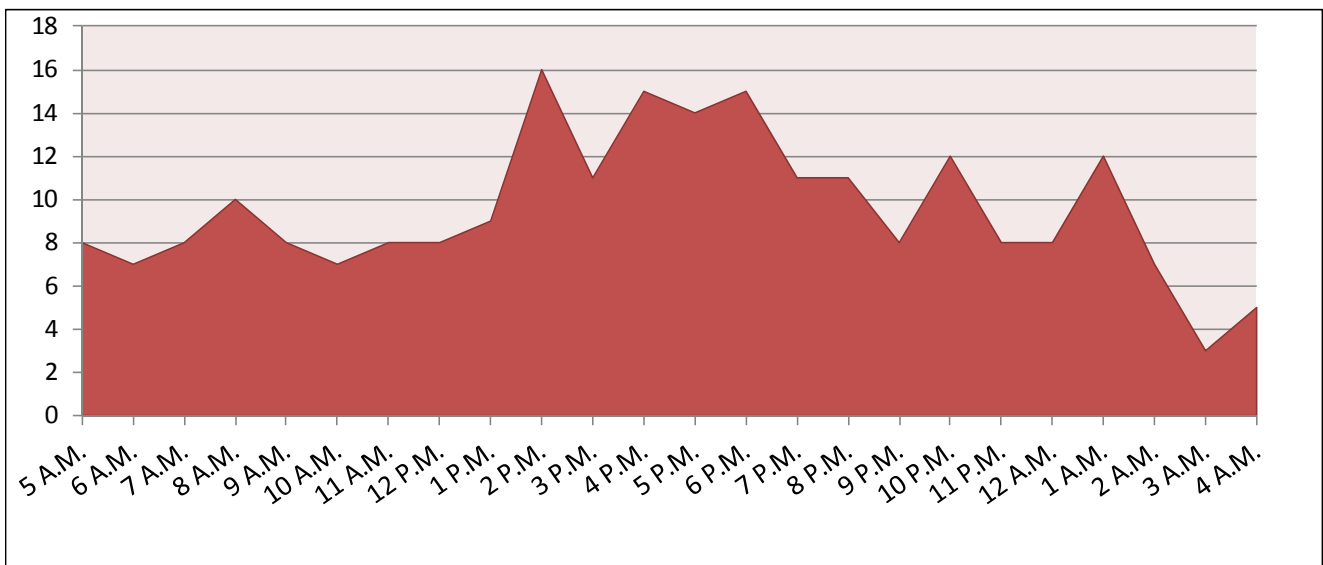

In 2016, June had the highest number of fatal crashes. July, August, September, and October all tied for the second highest number of fatal crashes. December and January had the highest number of total crashes. Crashes occurring in the winter months are more likely to be attributed to severe weather such as ice and snow; however, these crashes tend to be less severe as people generally slow down and are more cautious when driving in adverse weather conditions.

Crashes by Day of the Week

Figures 5 and 6 show the number of fatal and total crashes by day of the week.

Figure 5
Fatal Crashes by Day of the Week: 2016

Figure 6
Total Crashes by Day of the Week: 2016

Crashes by Time of Day

Figures 7 and 8 show the number of fatal and total crashes by the time of day.

Figure 7
Fatal Crashes by Time of Day: 2016

Figure 8
Total Crashes by Time of Day: 2016