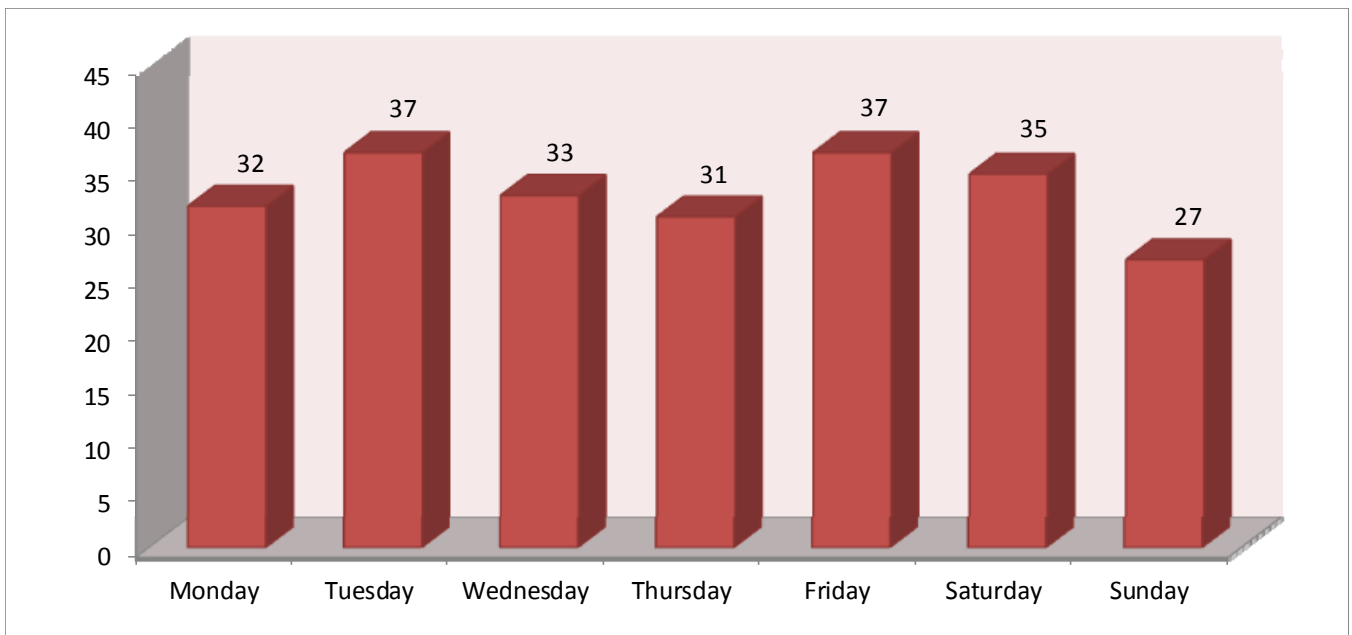

Crashes and Injuries by Month

Table 8 shows the number of crashes and injuries by severity for each month.

| | Fatal Crashes | Injury Crashes | Total Crashes | Fatal Injuries | Serious Injuries | Visible Injuries | Possible Injuries |
|---------------|--------------------------|---------------------------|--------------------------|---------------------------|-----------------------------|-----------------------------|------------------------------|
| January | 10 | 720 | 2,204 | 10 | 81 | 323 | 635 |
| February | 11 | 601 | 1,632 | 13 | 66 | 272 | 552 |
| March | 13 | 689 | 1,749 | 14 | 98 | 285 | 637 |
| April | 18 | 768 | 1,820 | 19 | 98 | 338 | 677 |
| May | 21 | 781 | 1,937 | 25 | 123 | 362 | 674 |
| June | 29 | 851 | 2,053 | 32 | 181 | 425 | 678 |
| July | 24 | 836 | 2,122 | 24 | 153 | 403 | 726 |
| August | 24 | 874 | 2,140 | 28 | 134 | 422 | 720 |
| September | 24 | 834 | 2,135 | 25 | 118 | 389 | 700 |
| October | 24 | 812 | 2,148 | 26 | 128 | 371 | 669 |
| November | 21 | 722 | 2,131 | 23 | 78 | 336 | 655 |
| December | 13 | 839 | 3,257 | 14 | 74 | 325 | 758 |
| Totals | 232 | 9,327 | 25,328 | 253 | 1,332 | 4,251 | 8,081 |

In 2016, June had the highest number of fatal crashes. July, August, September, and October all tied for the second highest number of fatal crashes. December and January had the highest number of total crashes. Crashes occurring in the winter months are more likely to be attributed to severe weather such as ice and snow; however, these crashes tend to be less severe as people generally slow down and are more cautious when driving in adverse weather conditions.

Crashes by Day of the Week

Figures 5 and 6 show the number of fatal and total crashes by day of the week.

Figure 5
Fatal Crashes by Day of the Week: 2016

Figure 6
Total Crashes by Day of the Week: 2016

Crashes by Time of Day