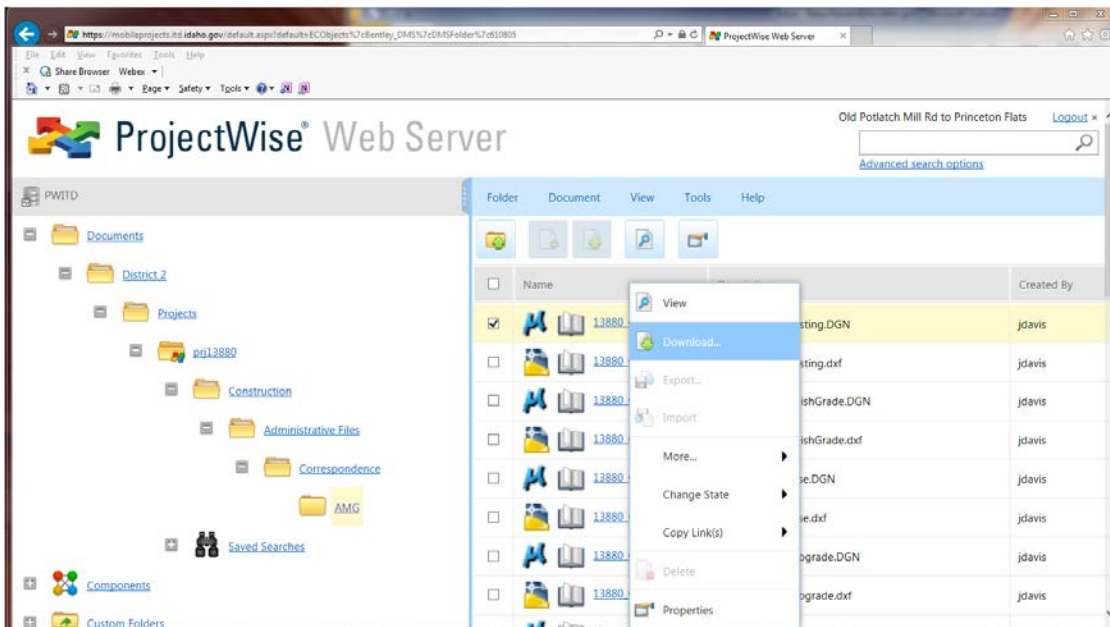

Click **Download**

And this screen should appear: