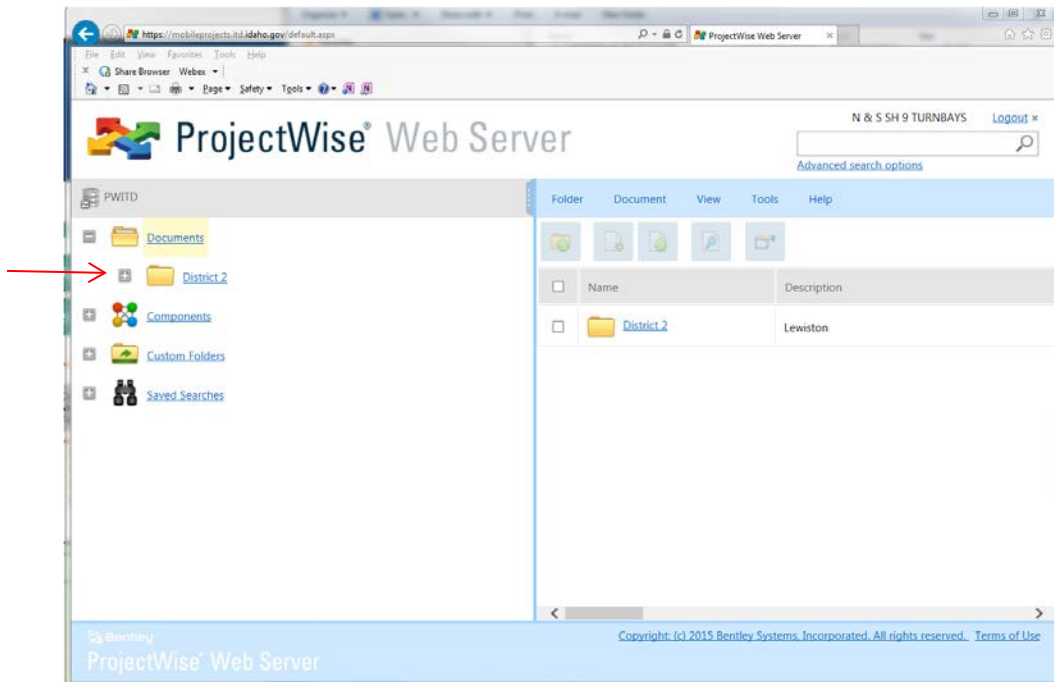

Click the link named [Old Potlatch Mill Rd to Princeton Flats](#) on the previous page.

Use the information below to login to ProjectWise

User Name: Old Potlatch Mill Rd to Princeton Flats

Password: 13880

The login form for ProjectWise Web Server includes the following fields:

- **Location:** A dropdown menu with 'PWITD' selected.
- **User Name:** A text input field containing 'Old Potlatch Mill Rd to Princeton Flats'.
- **Password:** A text input field with six dots representing the password.
- **Log in:** A green button at the bottom right.

You will be directed to this page seen below:

You will then need to navigate to the correct folder containing the documents with the + sign next to the folders. This navigation will appear as seen below. (Note: Will have multiple pages to move through at the bottom of the web page)