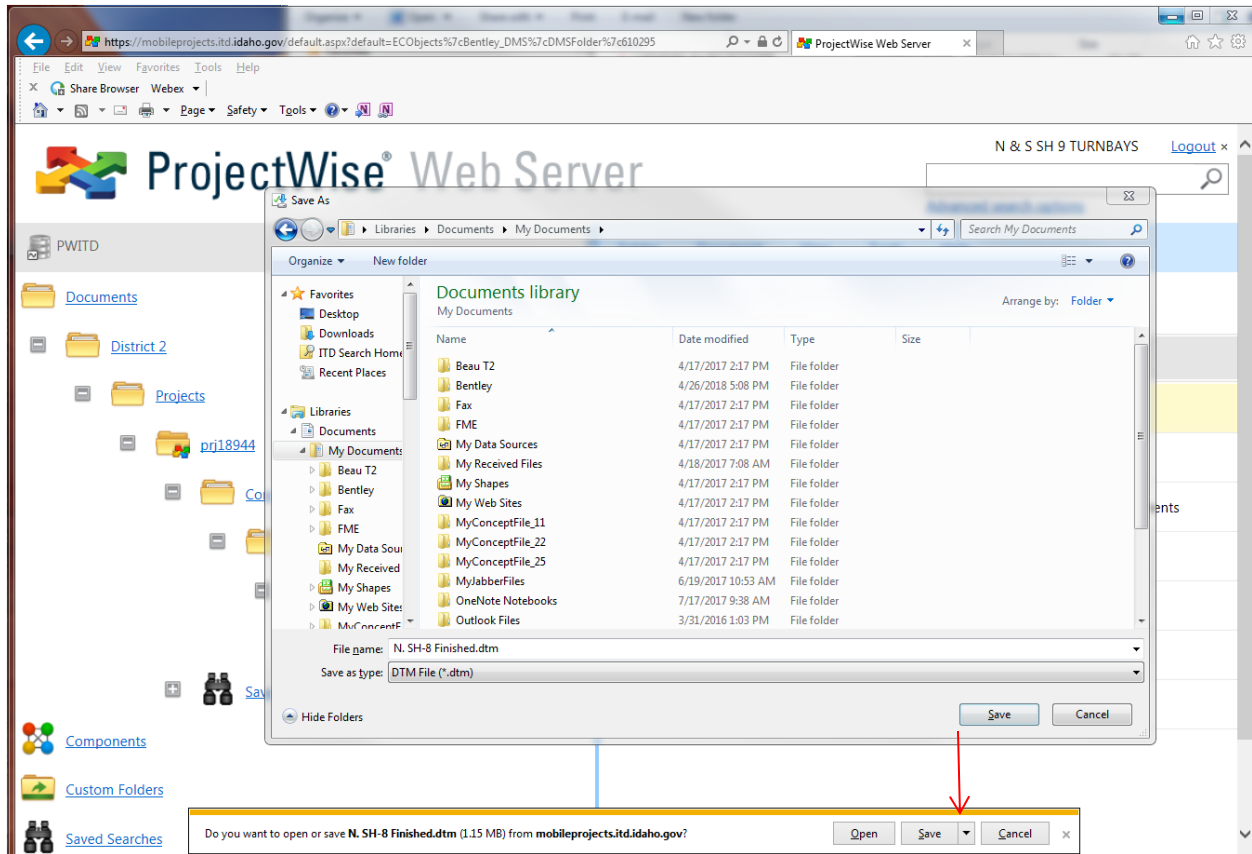

Click the down Arrow next to Save and select Save As. The smaller Save As box will appear and you can then select your computers location to save the files.

Repeat these steps for any and/or all additional bid documents

If you have any problems with the link or any other questions please Contact:

Beau Hansen

CADD/ProjectWise Administrator

ITD HQ OTS | beau.hansen@itd.idaho.gov | (W) 208-334-8494