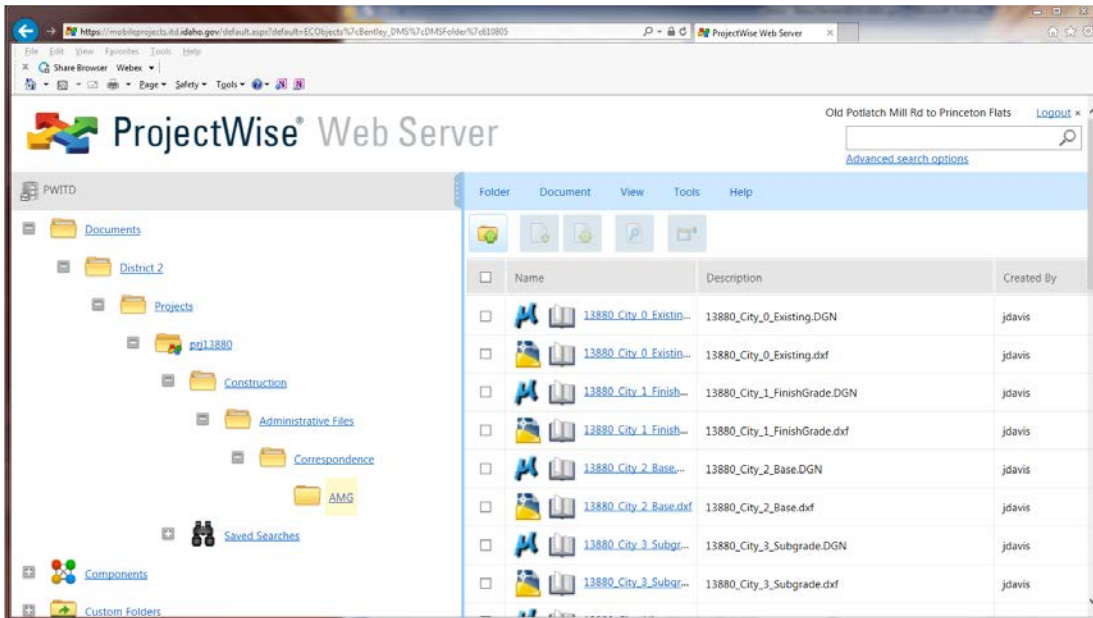

You will then see the documents listed available for download. You will then **Right Click** on the documents and you will see the options listed below