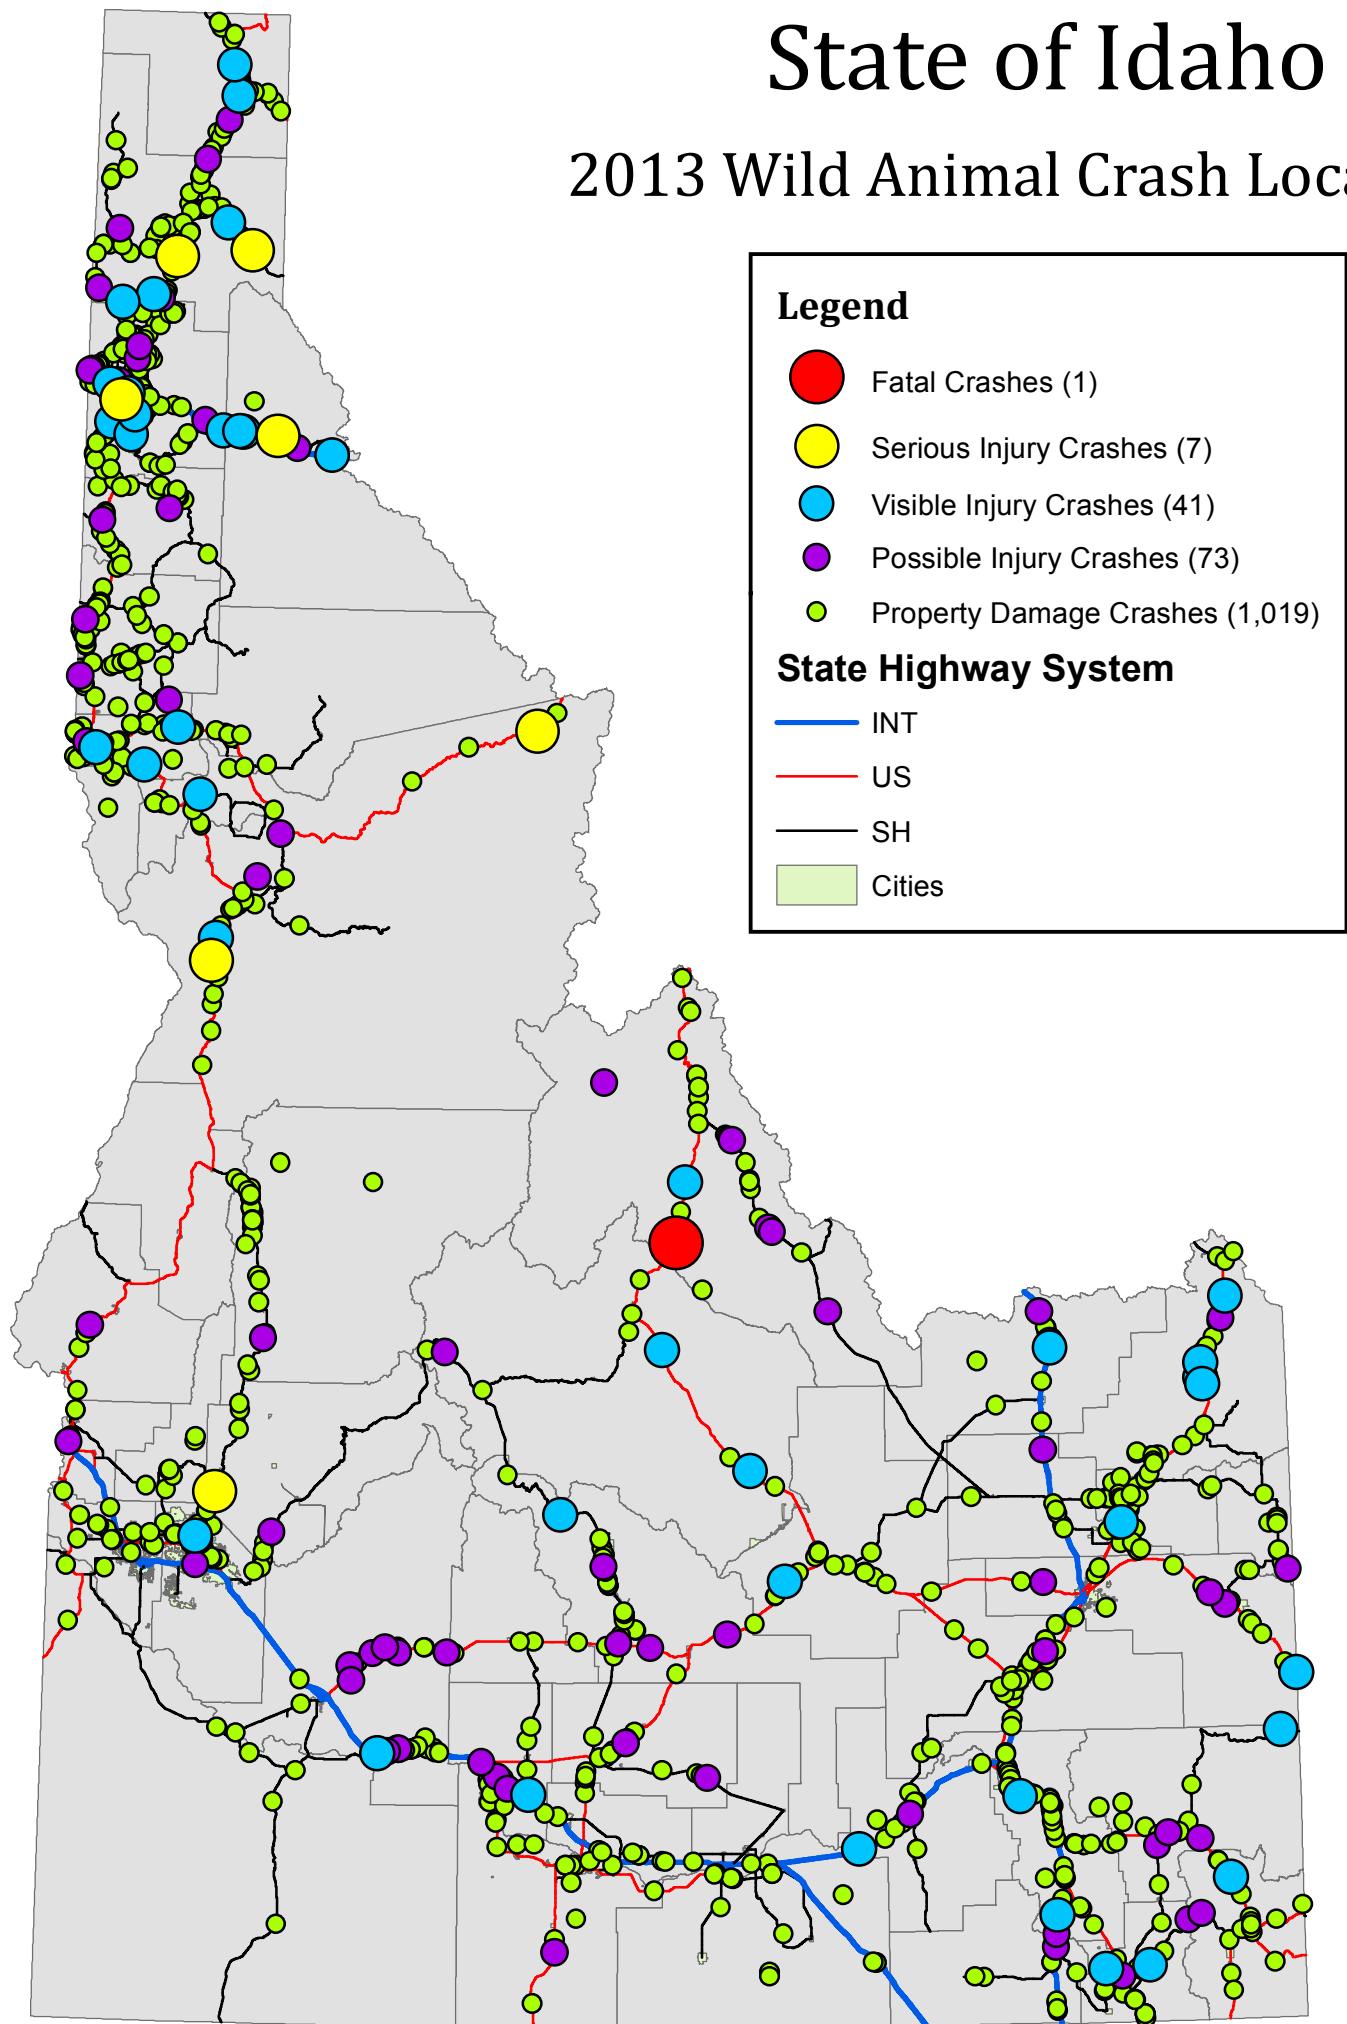

APPENDIX B: Maps of Crashes with Wild Animals in 2013

Each spot indicates the location of a crash with an animal by severity of the crash. The maps are intended to give general locations of crashes; the precise location cannot be determined from maps. For precise locations or for the number of crashes on a given roadway, please contact the Office of Highway Safety.

State of Idaho

2013 Wild Animal Crash Locations

April 2013