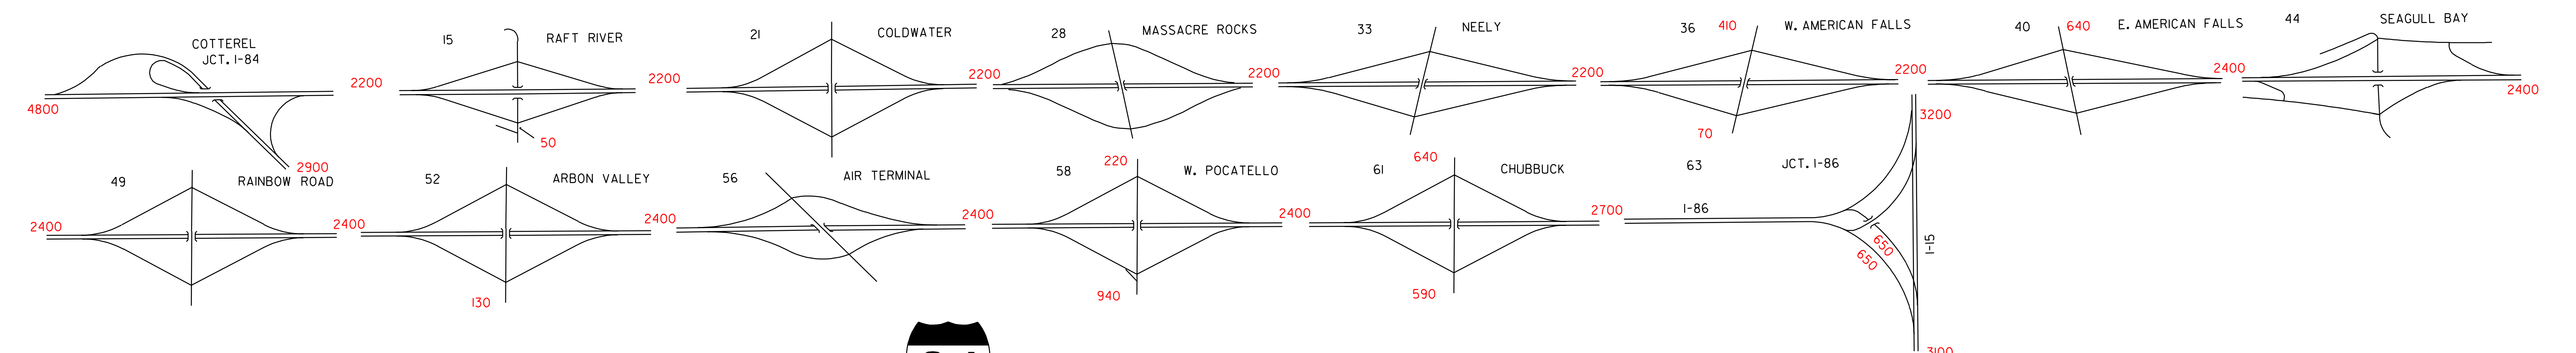

### INTERSTATE 15 INTERCHANGES

LEGEND  
MAPLE GROVE-----INTERCHANGE NAME  
45-----EXIT NUMBER

### INTERSTATE 86 INTERCHANGES

### INTERSTATE 184 INTERCHANGES

### INTERSTATE 90 INTERCHANGES