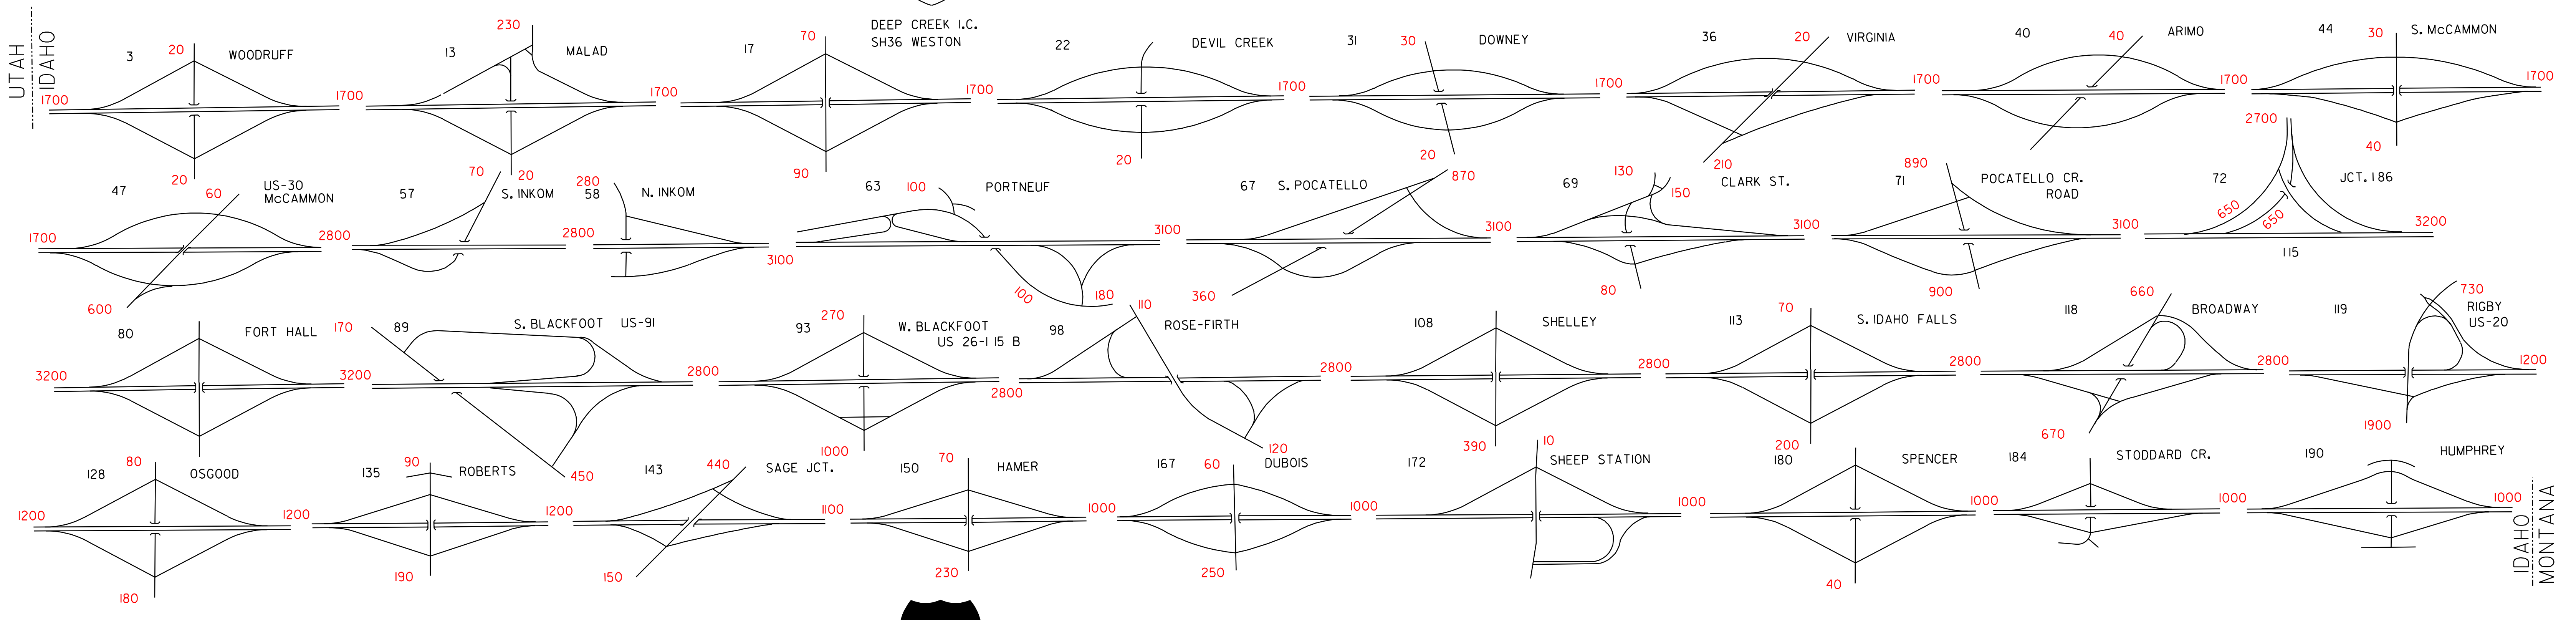

### INTERSTATE 15 INTERCHANGES

LEGEND  
MAPLE GROVE-----INTERCHANGE NAME  
45-----EXIT NUMBER

### INTERSTATE 86 INTERCHANGES

### INTERSTATE 184 INTERCHANGES

### INTERSTATE 90 INTERCHANGES