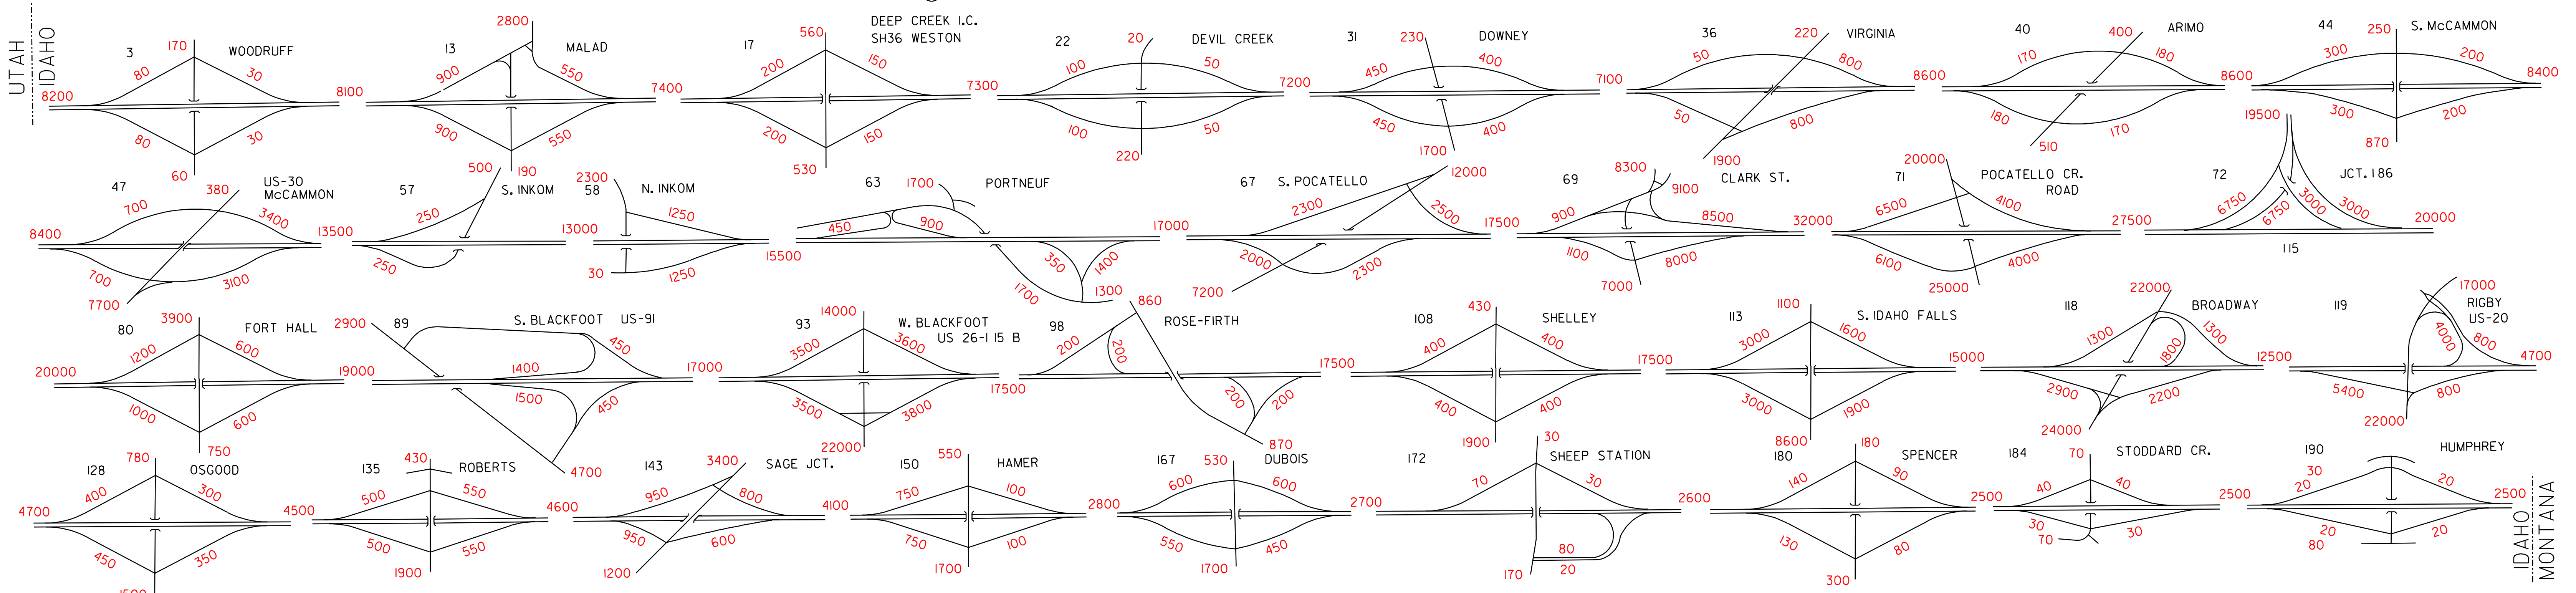

TF99A

INTERSTATE 15 INTERCHANGES

LEGEND
MAPLE GROVE-----INTERCHANGE NAME
45-----EXIT NUMBER