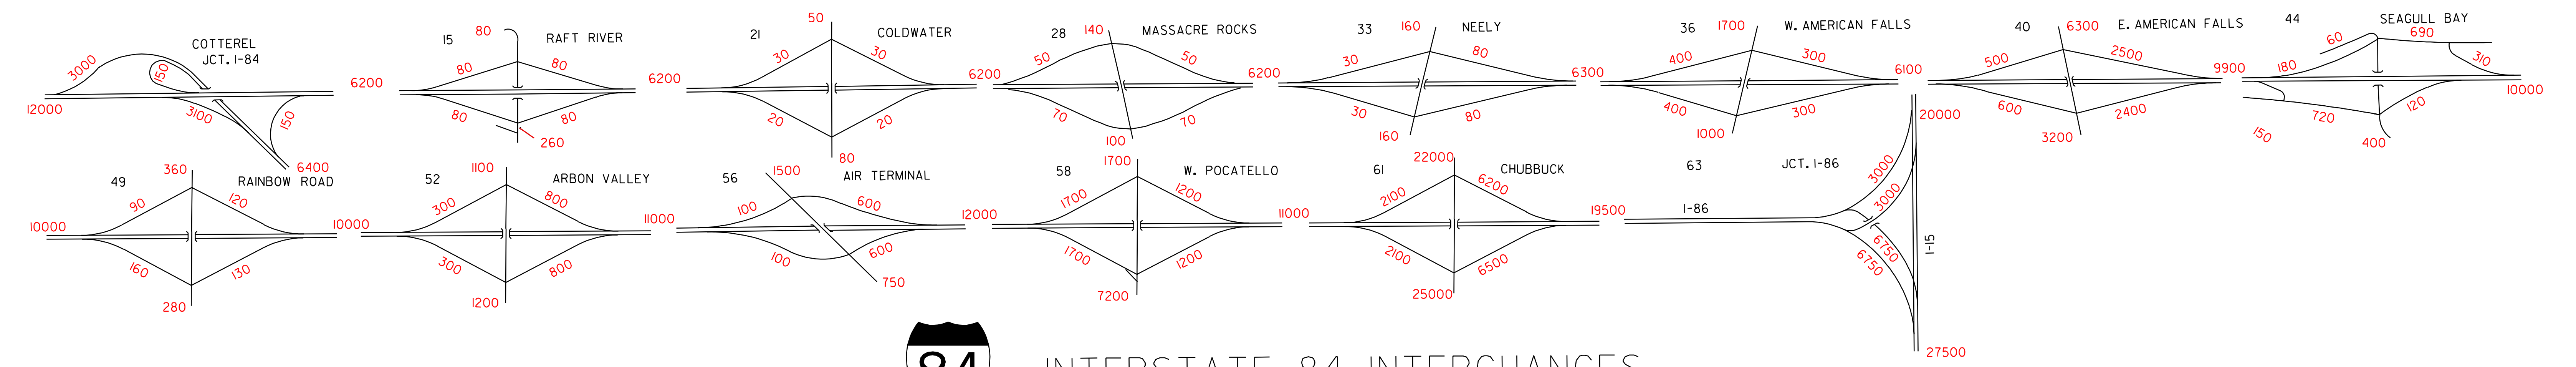

INTERSTATE 86 INTERCHANGES