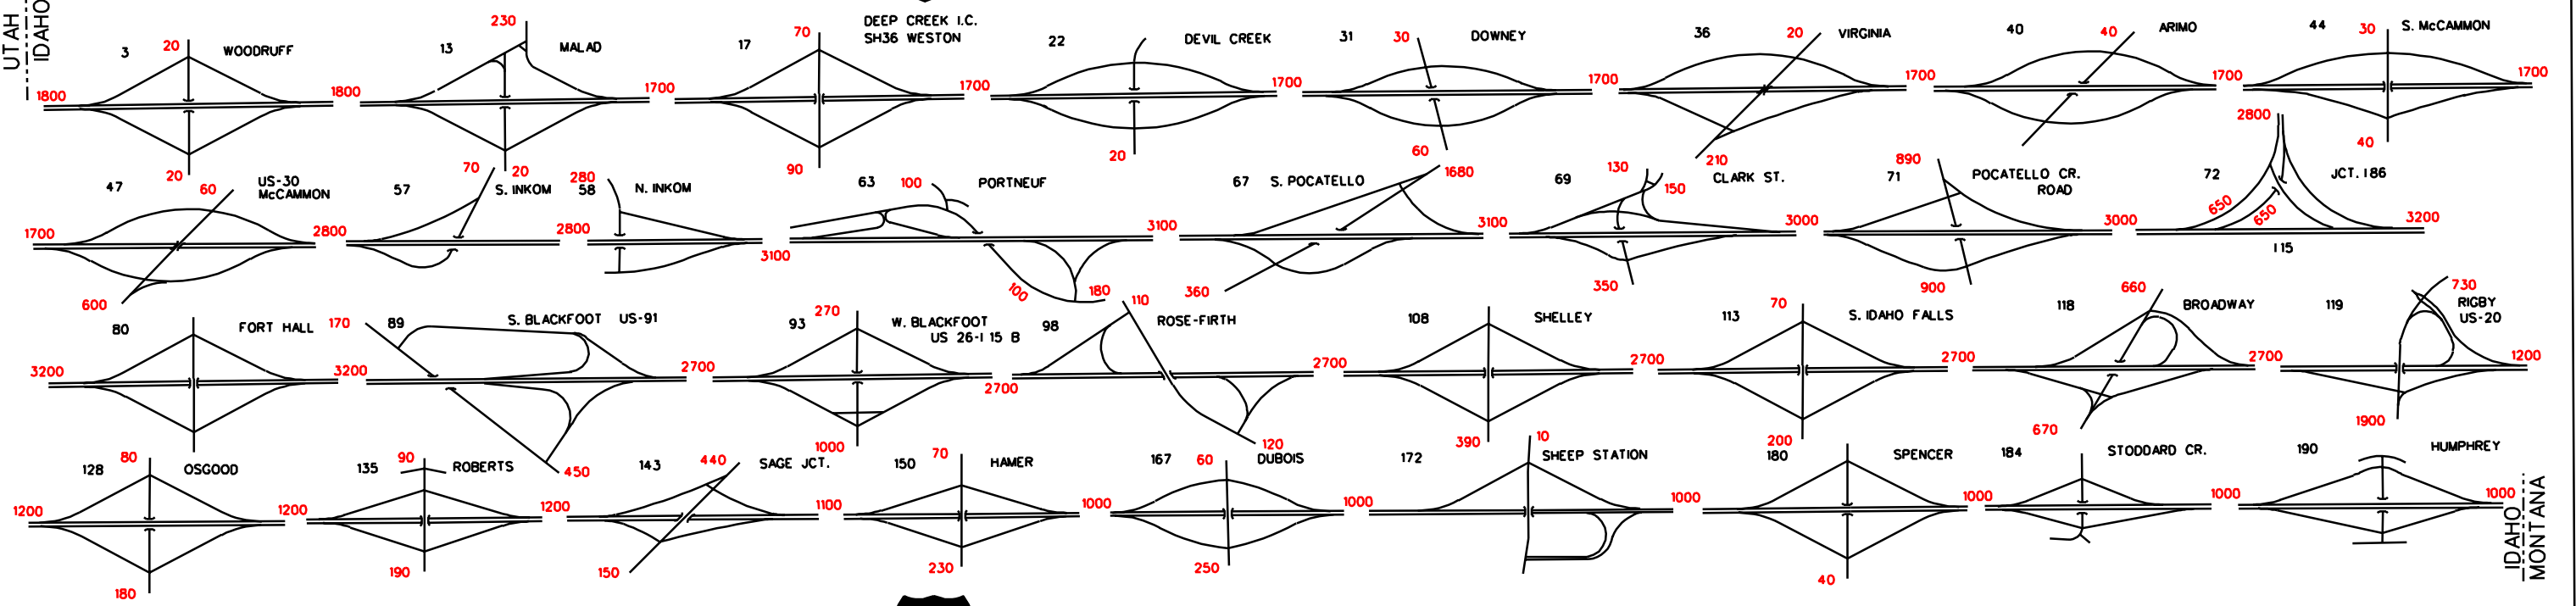

TF00C

INTERSTATE 15 INTERCHANGES

LEGEND
MAPLE GROVE-----INTERCHANGE NAME
49-----EXIT NUMBER

INTERSTATE 86 INTERCHANGES

INTERSTATE 84 INTERCHANGES

INTERSTATE 184 INTERCHANGES

INTERSTATE 90 INTERCHANGES

WORKSTATIONS
DATE 18

IDAHO
MONTANA

IDAHO
UTAH

IDAHO
MONTANA