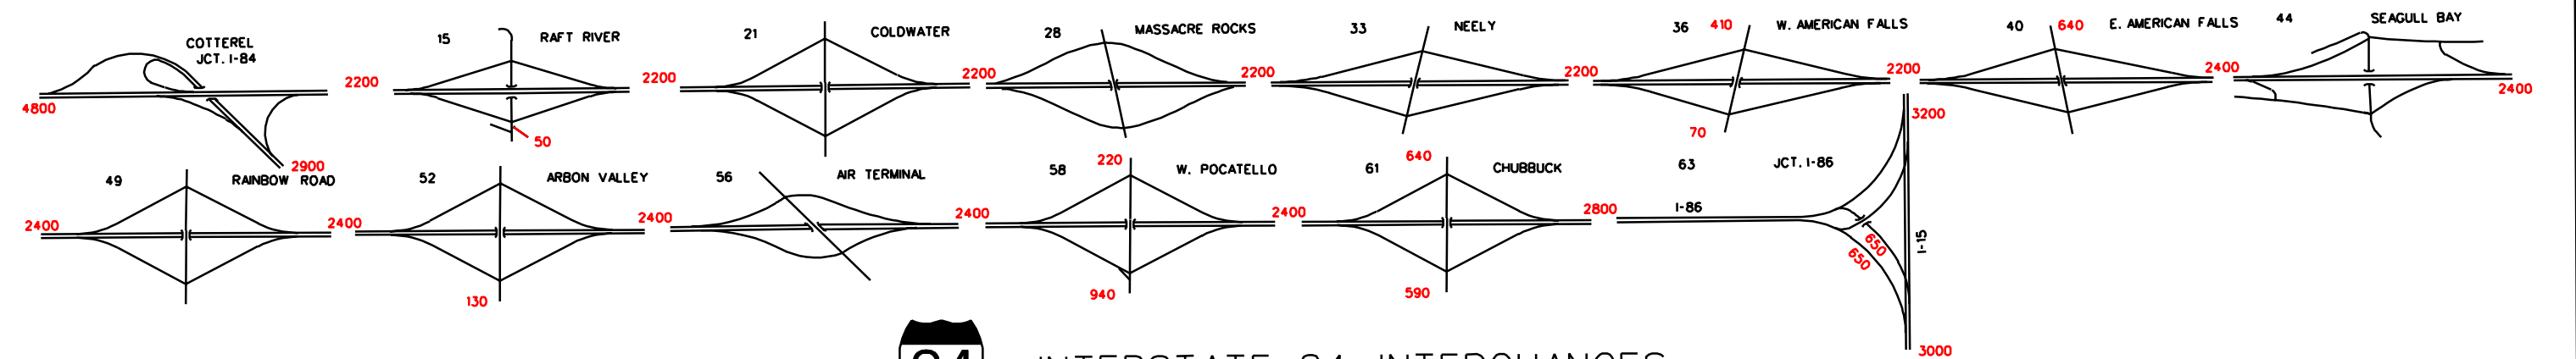

TF00C

INTERSTATE 15 INTERCHANGES

LEGEND
MAPLE GROVE-----INTERCHANGE NAME
49-----EXIT NUMBER

INTERSTATE 86 INTERCHANGES

INTERSTATE 84 INTERCHANGES

INTERSTATE 184 INTERCHANGES

INTERSTATE 90 INTERCHANGES

WORKSTATIONS
DATE 18