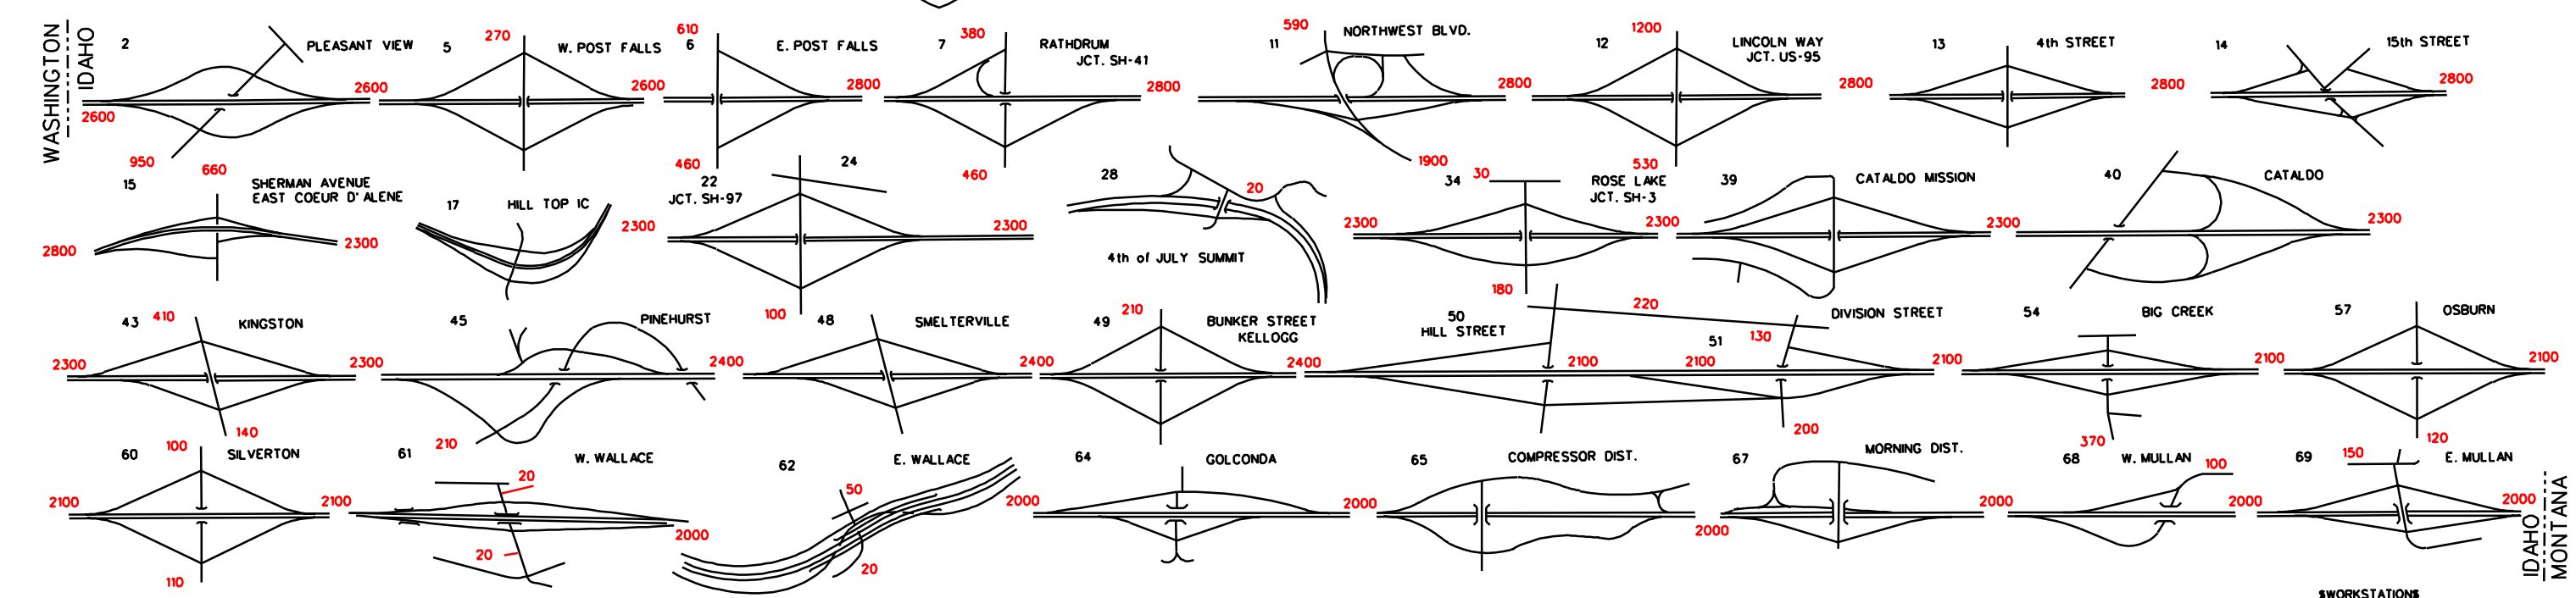

TF00C

INTERSTATE 15 INTERCHANGES

LEGEND
MAPLE GROVE-----INTERCHANGE NAME
49-----EXIT NUMBER

INTERSTATE 86 INTERCHANGES

INTERSTATE 84 INTERCHANGES

INTERSTATE 184 INTERCHANGES

INTERSTATE 90 INTERCHANGES

WORKSTATIONS
DATE 18

IDAHO
MONTANA

IDAHO
UTAH

IDAHO
MONTANA