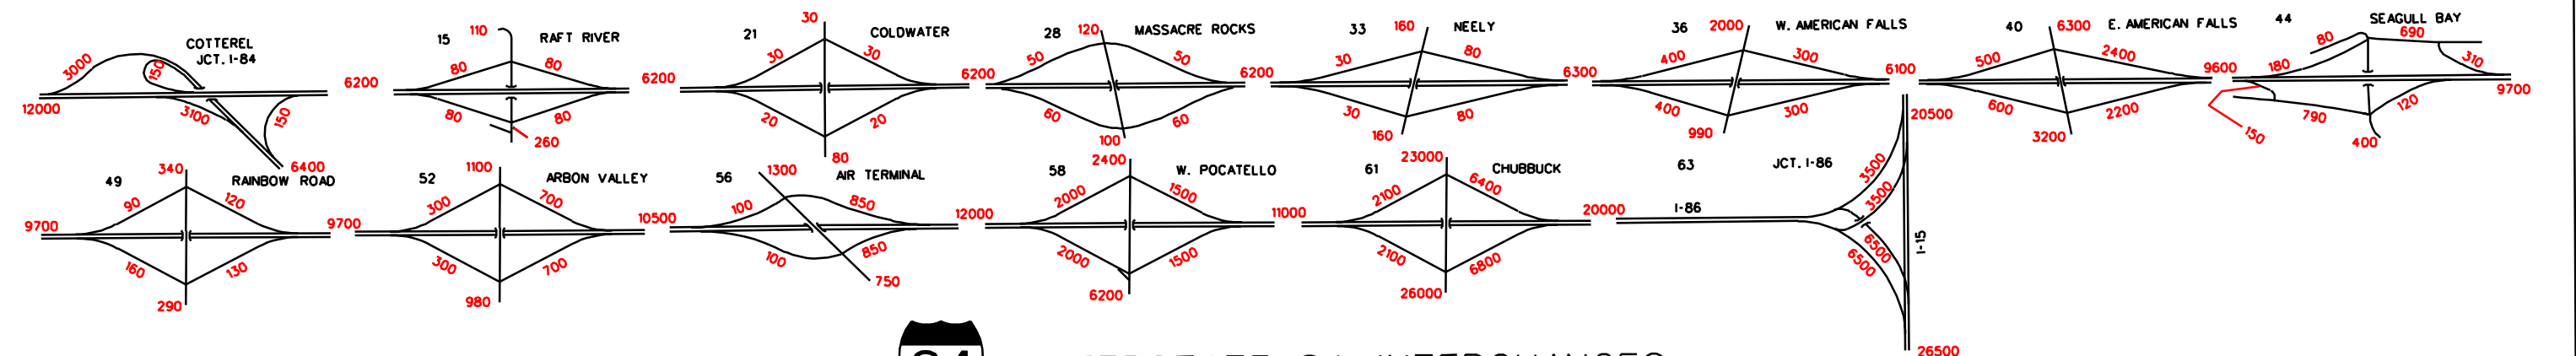

TF00A

INTERSTATE 15 INTERCHANGES

LEGEND  
MAPLE GROVE-----INTERCHANGE NAME  
49-----EXIT NUMBER

INTERSTATE 86 INTERCHANGES

INTERSTATE 84 INTERCHANGES

INTERSTATE 184 INTERCHANGES

INTERSTATE 90 INTERCHANGES

WORKSTATIONS  
DATE: 18