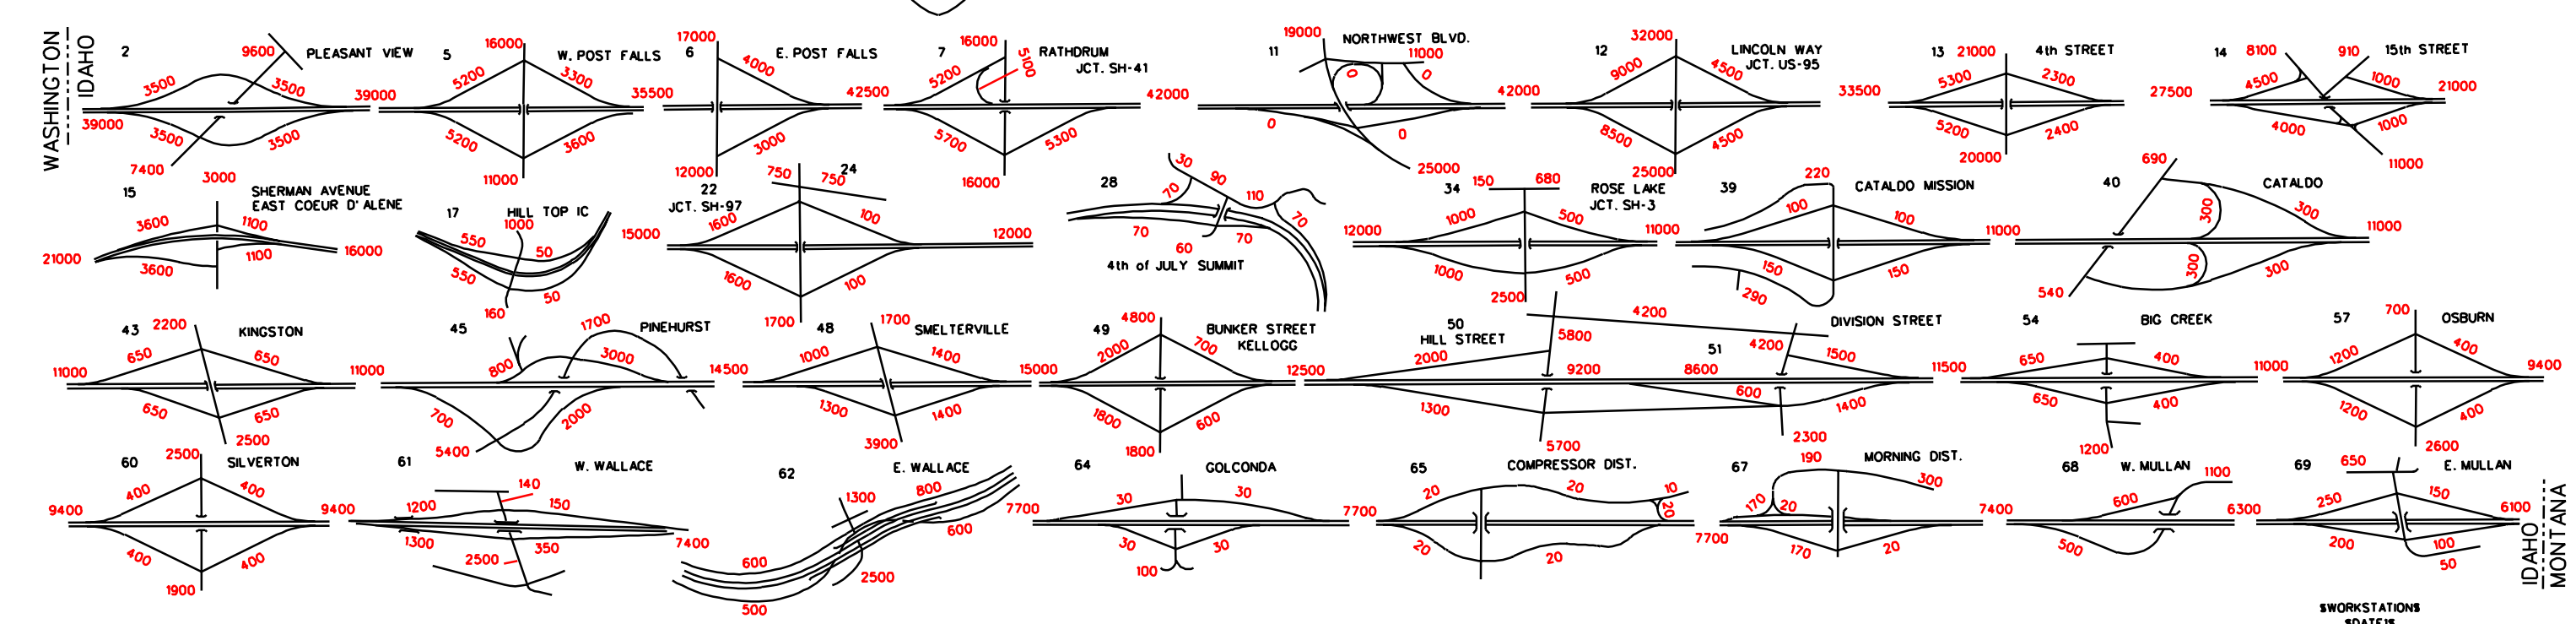

TF00A

INTERSTATE 15 INTERCHANGES

LEGEND  
MAPLE GROVE-----INTERCHANGE NAME  
49-----EXIT NUMBER

INTERSTATE 86 INTERCHANGES

INTERSTATE 84 INTERCHANGES

INTERSTATE 184 INTERCHANGES

INTERSTATE 90 INTERCHANGES

WORKSTATIONS  
DATE: 18