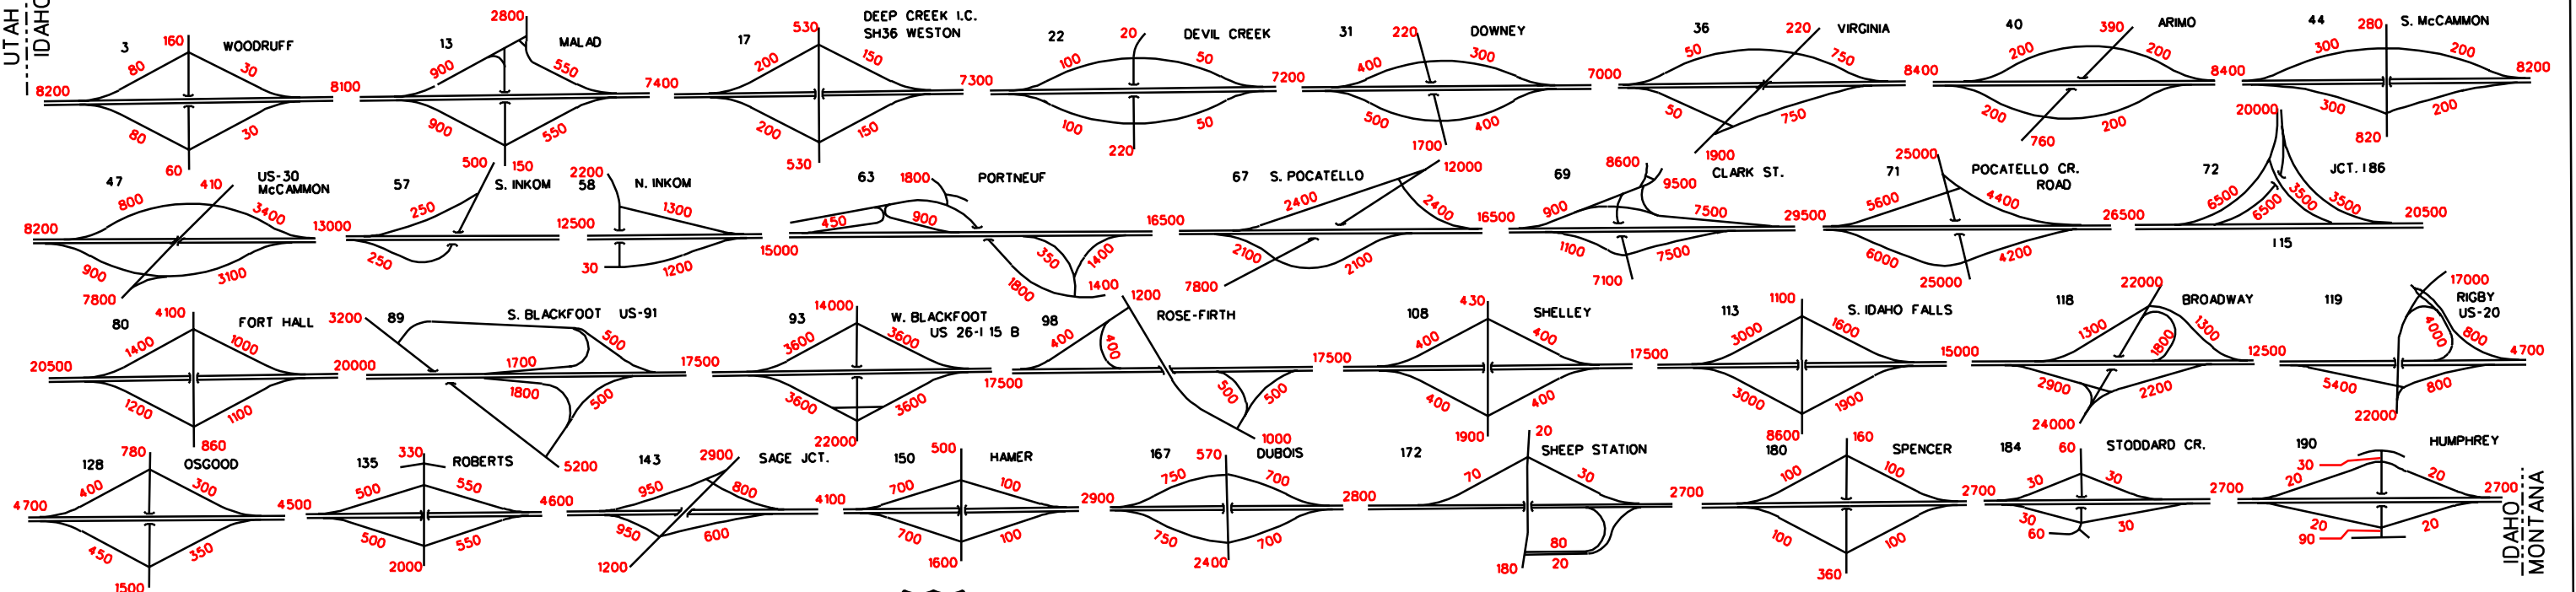

TF00A

INTERSTATE 15 INTERCHANGES

LEGEND  
MAPLE GROVE-----INTERCHANGE NAME  
49-----EXIT NUMBER

INTERSTATE 86 INTERCHANGES

INTERSTATE 84 INTERCHANGES

INTERSTATE 184 INTERCHANGES

INTERSTATE 90 INTERCHANGES

WORKSTATIONS  
DATE: 18