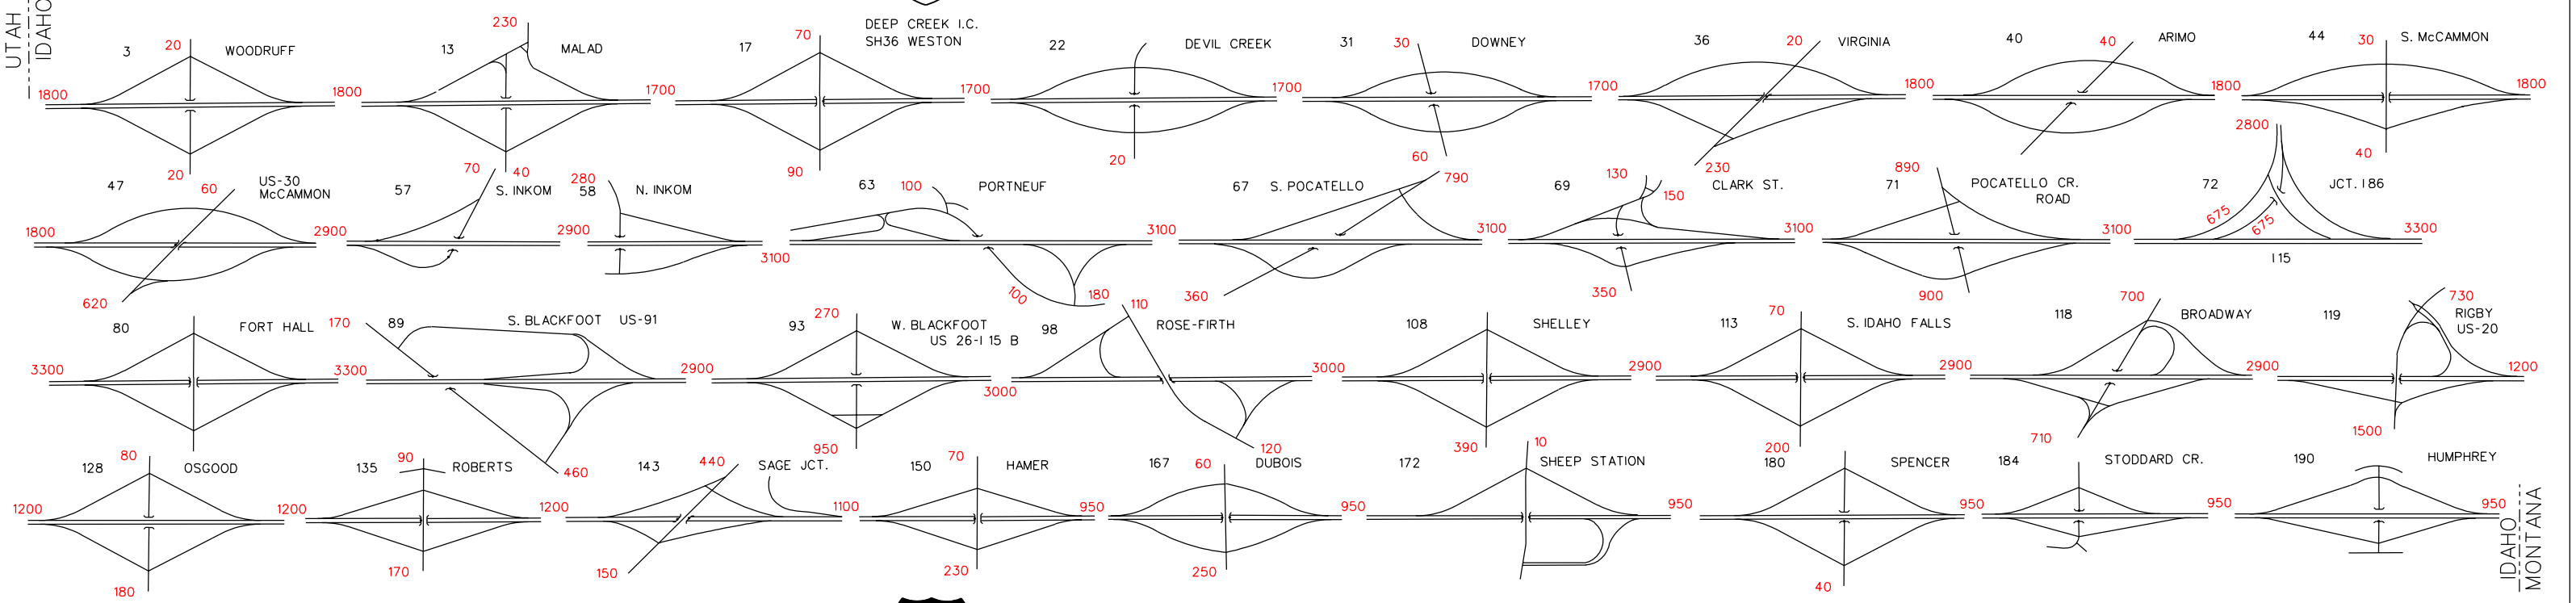

TF02A

INTERSTATE 15 INTERCHANGES

LEGEND

MAPLE GROVE-----INTERCHANGE NAME
49-----EXIT NUMBER

INTERSTATE 86 INTERCHANGES

INTERSTATE 84 INTERCHANGES

INTERSTATE 184 INTERCHANGES

INTERSTATE 90 INTERCHANGES