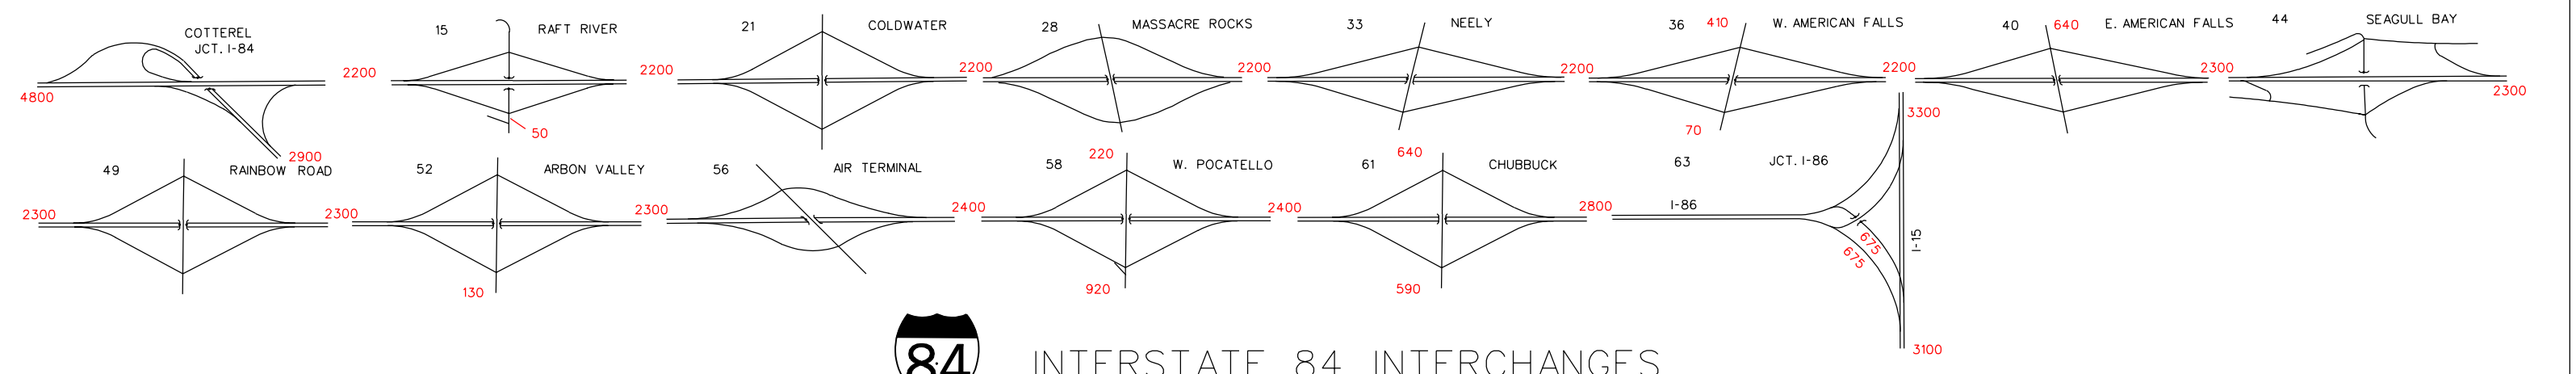

TF02A

INTERSTATE 15 INTERCHANGES

LEGEND

MAPLE GROVE-----INTERCHANGE NAME
49-----EXIT NUMBER

INTERSTATE 86 INTERCHANGES

INTERSTATE 84 INTERCHANGES

INTERSTATE 184 INTERCHANGES

INTERSTATE 90 INTERCHANGES