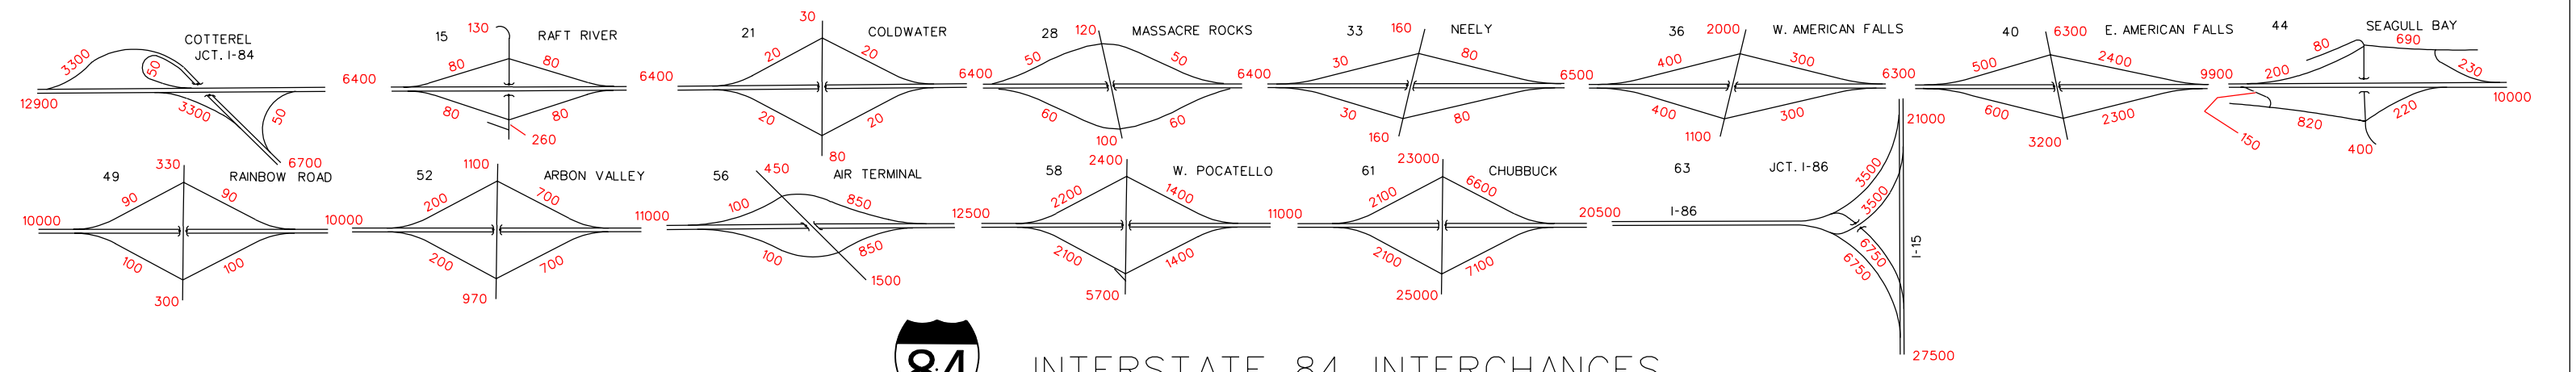

TF02A

INTERSTATE 15 INTERCHANGES

LEGEND

MAPLE GROVE-----INTERCHANGE NAME
49-----EXIT NUMBER

INTERSTATE 86 INTERCHANGES

INTERSTATE 84 INTERCHANGES

INTERSTATE 184 INTERCHANGES

INTERSTATE 90 INTERCHANGES