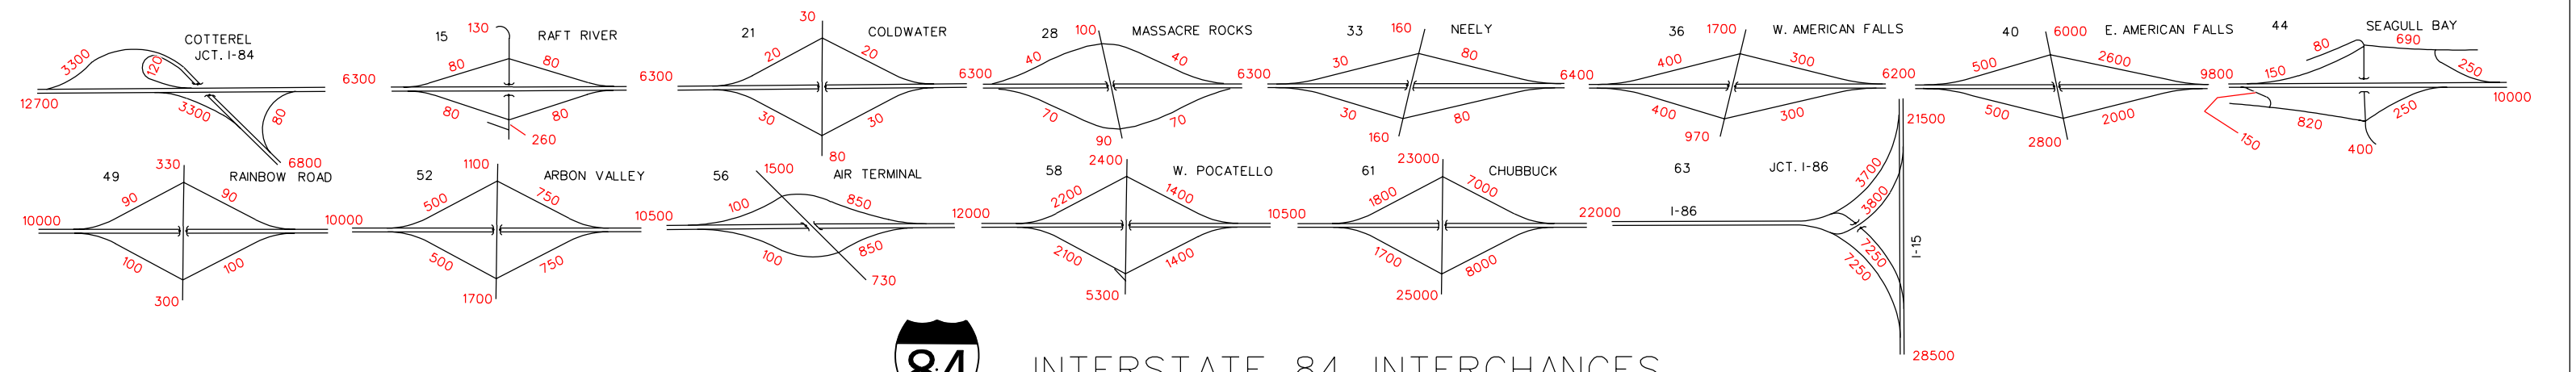

TF03A

INTERSTATE 15 INTERCHANGES

LEGEND

MAPLE GROVE-----INTERCHANGE NAME
49-----EXIT NUMBER

INTERSTATE 86 INTERCHANGES

INTERSTATE 84 INTERCHANGES

INTERSTATE 184 INTERCHANGES

INTERSTATE 90 INTERCHANGES