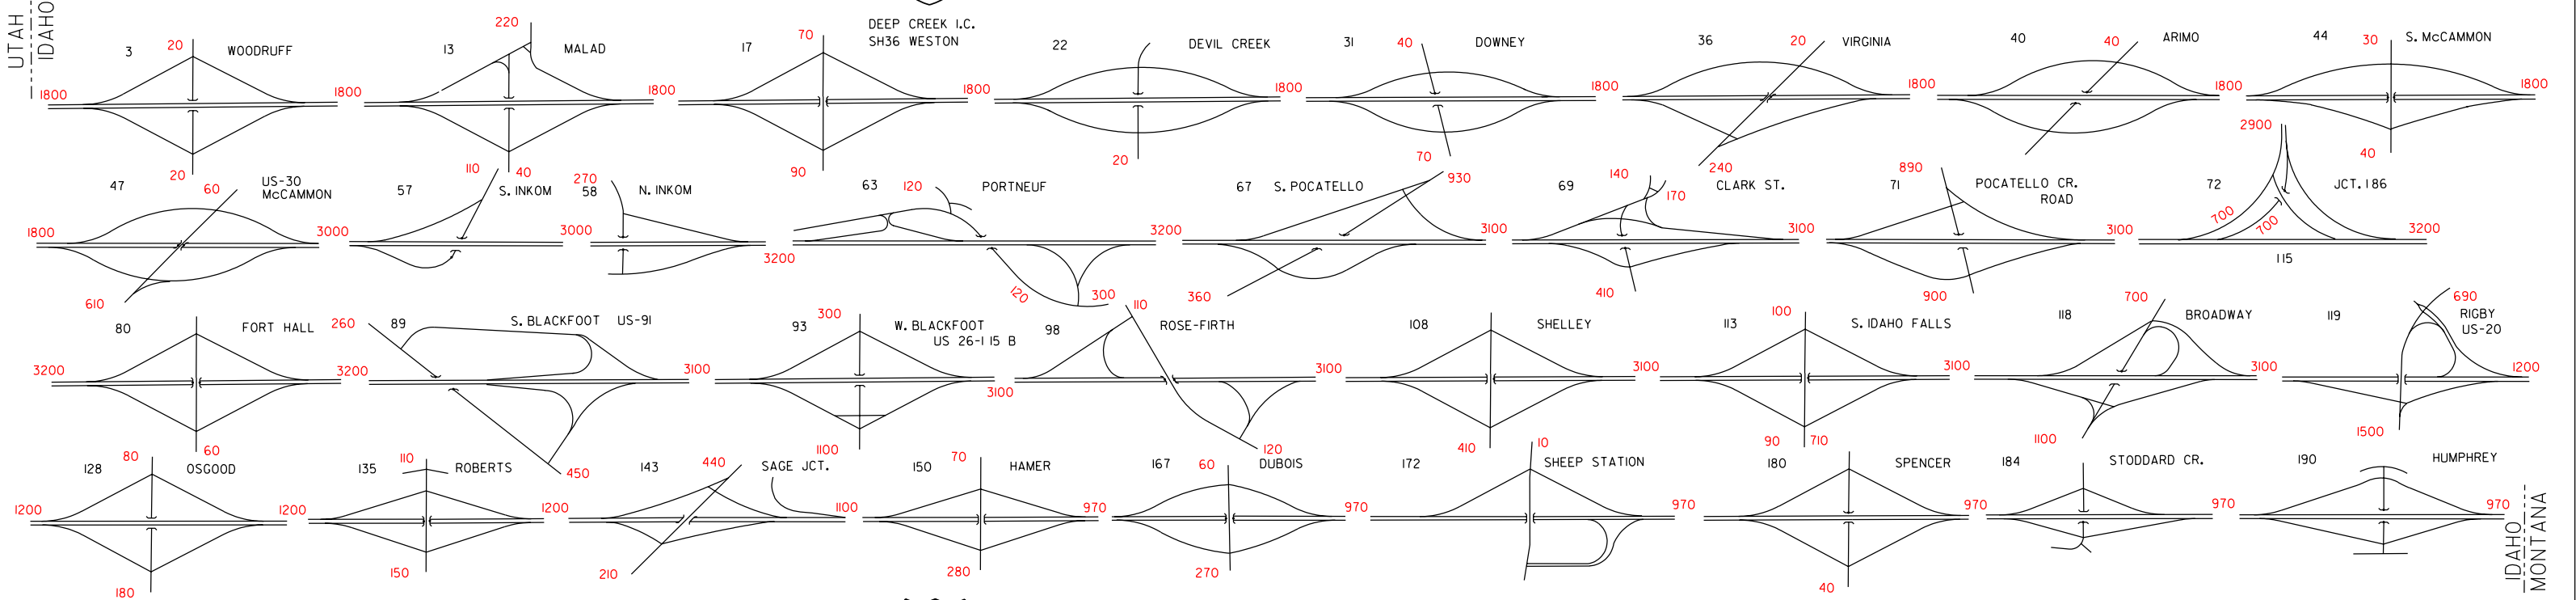

TF05A

INTERSTATE 15 INTERCHANGES

LEGEND

MAPLE GROVE-----INTERCHANGE NAME
49-----EXIT NUMBER

INTERSTATE 86 INTERCHANGES

INTERSTATE 84 INTERCHANGES

INTERSTATE 184 INTERCHANGES

INTERSTATE 90 INTERCHANGES