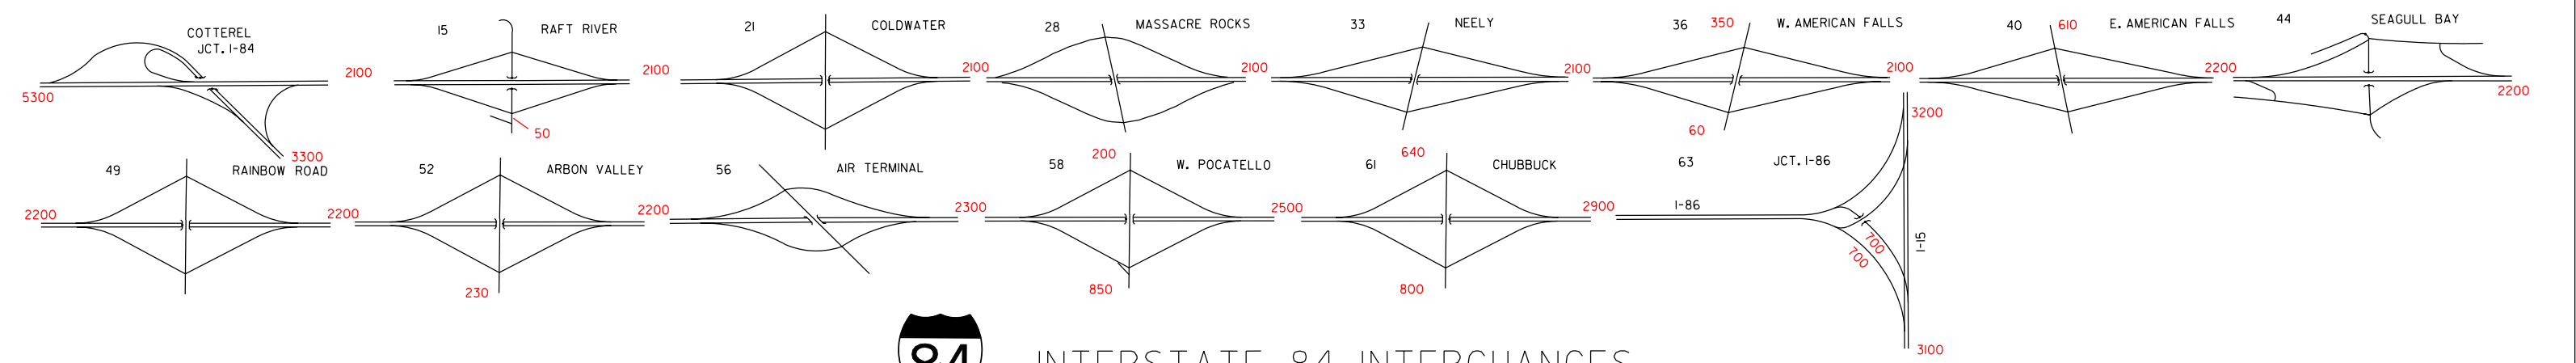

TF05A

INTERSTATE 15 INTERCHANGES

LEGEND

MAPLE GROVE-----INTERCHANGE NAME
49-----EXIT NUMBER

INTERSTATE 86 INTERCHANGES

INTERSTATE 84 INTERCHANGES

INTERSTATE 184 INTERCHANGES

INTERSTATE 90 INTERCHANGES