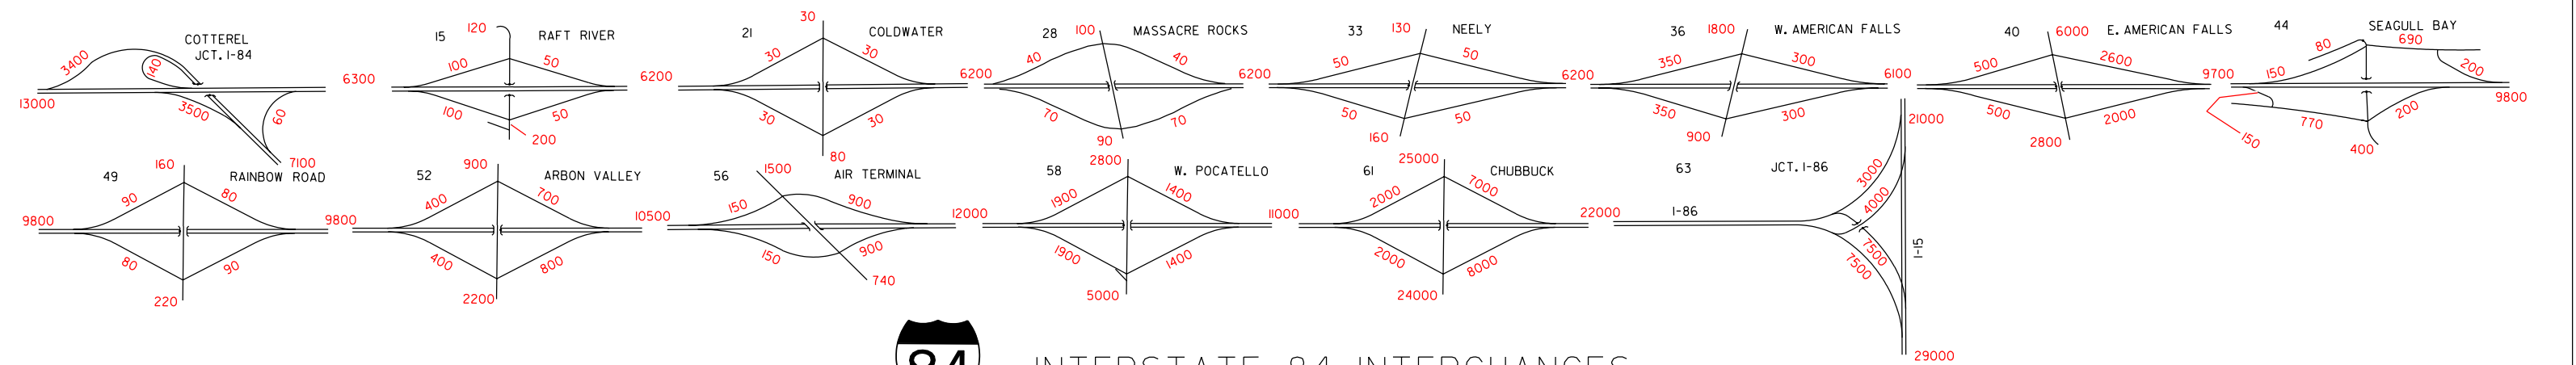

### INTERSTATE 15 INTERCHANGES

LEGEND

MAPLE GROVE-----INTERCHANGE NAME  
49-----EXIT NUMBER

### INTERSTATE 86 INTERCHANGES

### INTERSTATE 84 INTERCHANGES

### INTERSTATE 90 INTERCHANGES