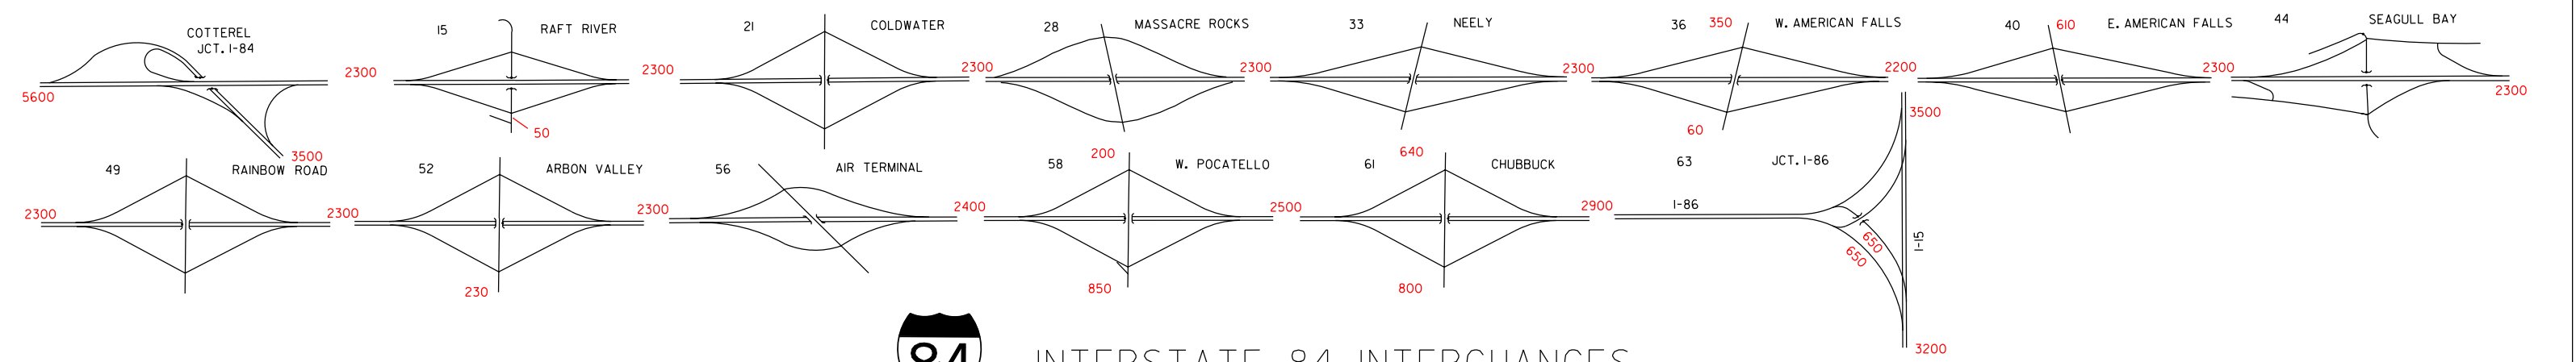

TF07A

INTERSTATE 15 INTERCHANGES

LEGEND

MAPLE GROVE-----INTERCHANGE NAME
49-----EXIT NUMBER

INTERSTATE 86 INTERCHANGES

INTERSTATE 84 INTERCHANGES

INTERSTATE 184 INTERCHANGES

INTERSTATE 90 INTERCHANGES