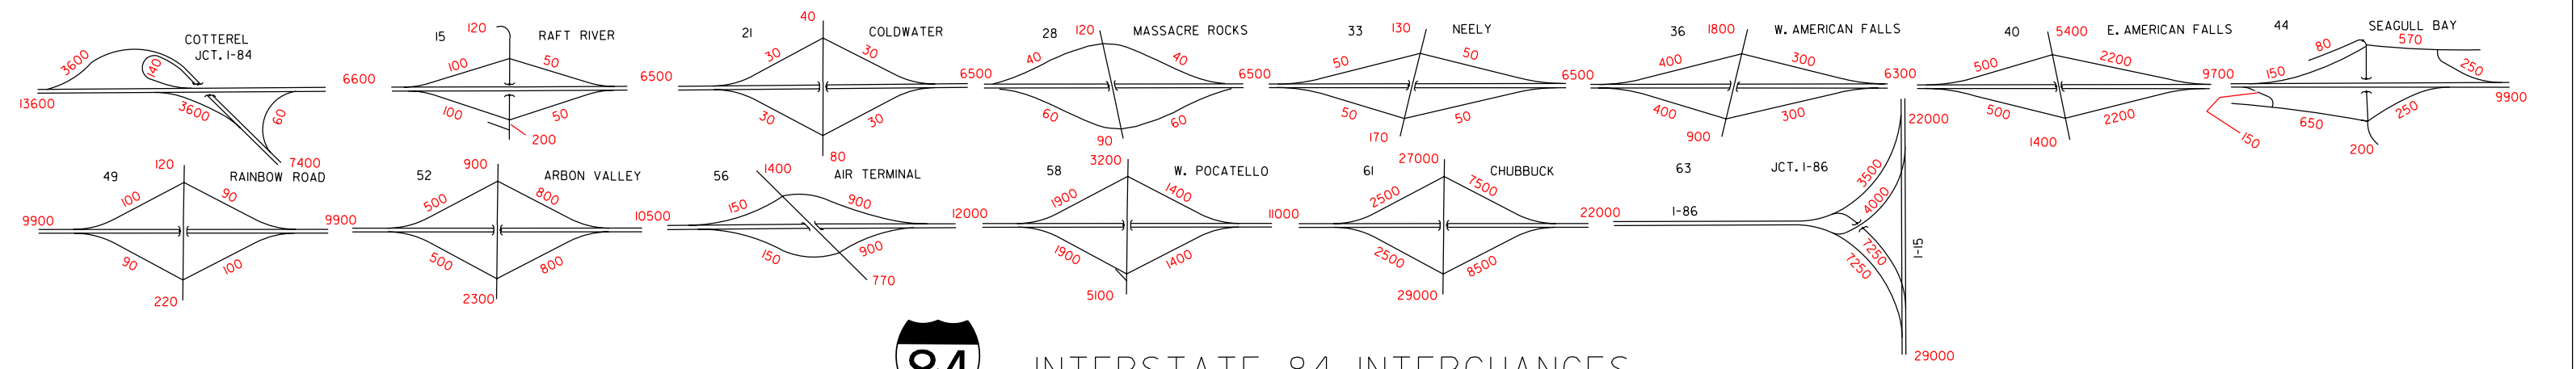

TF07A

INTERSTATE 15 INTERCHANGES

LEGEND

MAPLE GROVE-----INTERCHANGE NAME
49-----EXIT NUMBER

INTERSTATE 86 INTERCHANGES

INTERSTATE 84 INTERCHANGES

INTERSTATE 184 INTERCHANGES

INTERSTATE 90 INTERCHANGES