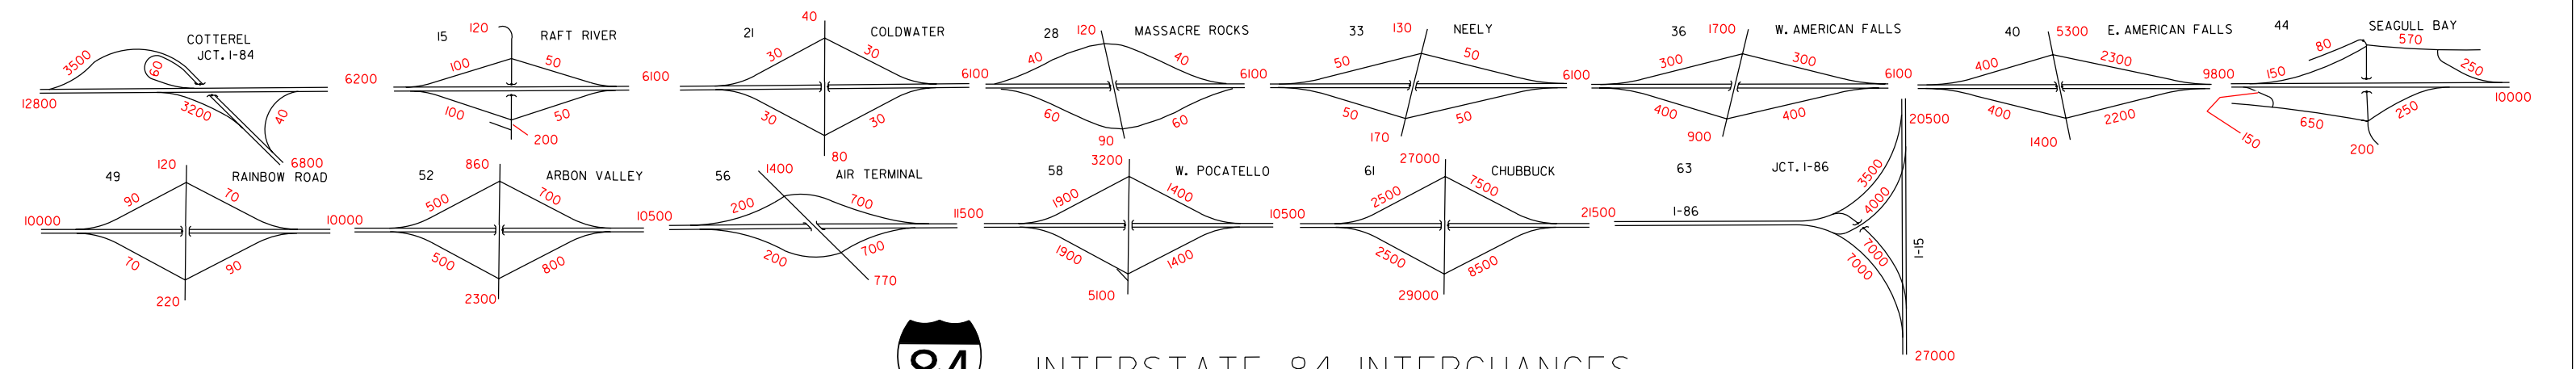

TF08A

INTERSTATE 15 INTERCHANGES

LEGEND

MAPLE GROVE-----INTERCHANGE NAME
49-----EXIT NUMBER

INTERSTATE 86 INTERCHANGES

INTERSTATE 84 INTERCHANGES

INTERSTATE 184 INTERCHANGES

INTERSTATE 90 INTERCHANGES